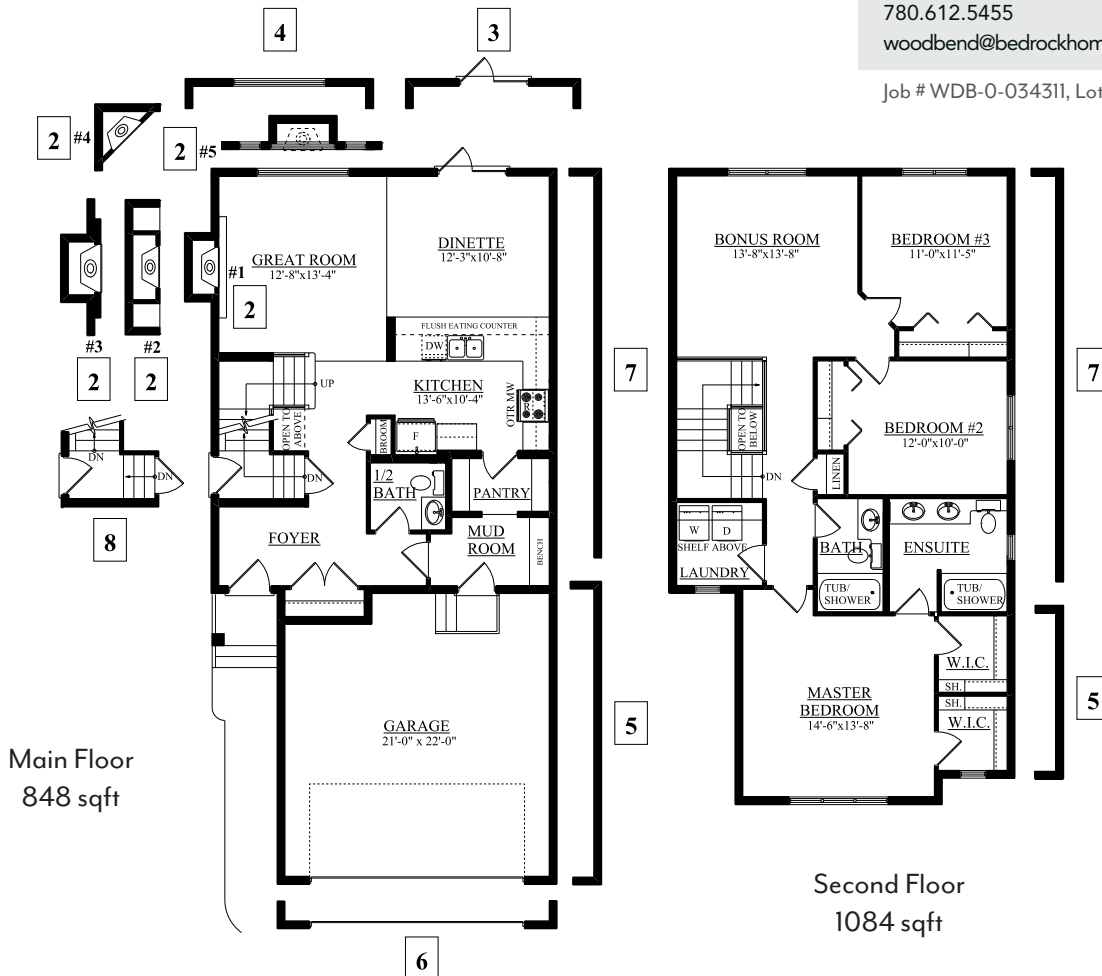

Kingston C

1932 SQ FT

313 Balsam Link, Leduc AB

Woodbend Showhome

303 Balsam Link

780.612.5455

woodbend@bedrockhomes.ca

Job # WDB-0-034311, Lot 20, Block 2, Plan172-2010

Notes:

bedrockhomes.ca

VISIT US AT ANY OF OUR SHOWHOMES!

Monday - Thursday 3-8pm, Weekends & Holidays 12-5PM

Kingston C

1932 SQ FT

313 Balsam Link, Leduc AB

Woodbend Showhome

303 Balsam Link

780.612.5455

woodbend@bedrockhomes.ca

Job # WDB-0-034311, Lot 20, Block 2, Plan172-2010

Main Floor
848 sqft

Second Floor
1084 sqft

bedrockhomes.ca

VISIT US AT ANY OF OUR SHOWHOMES!