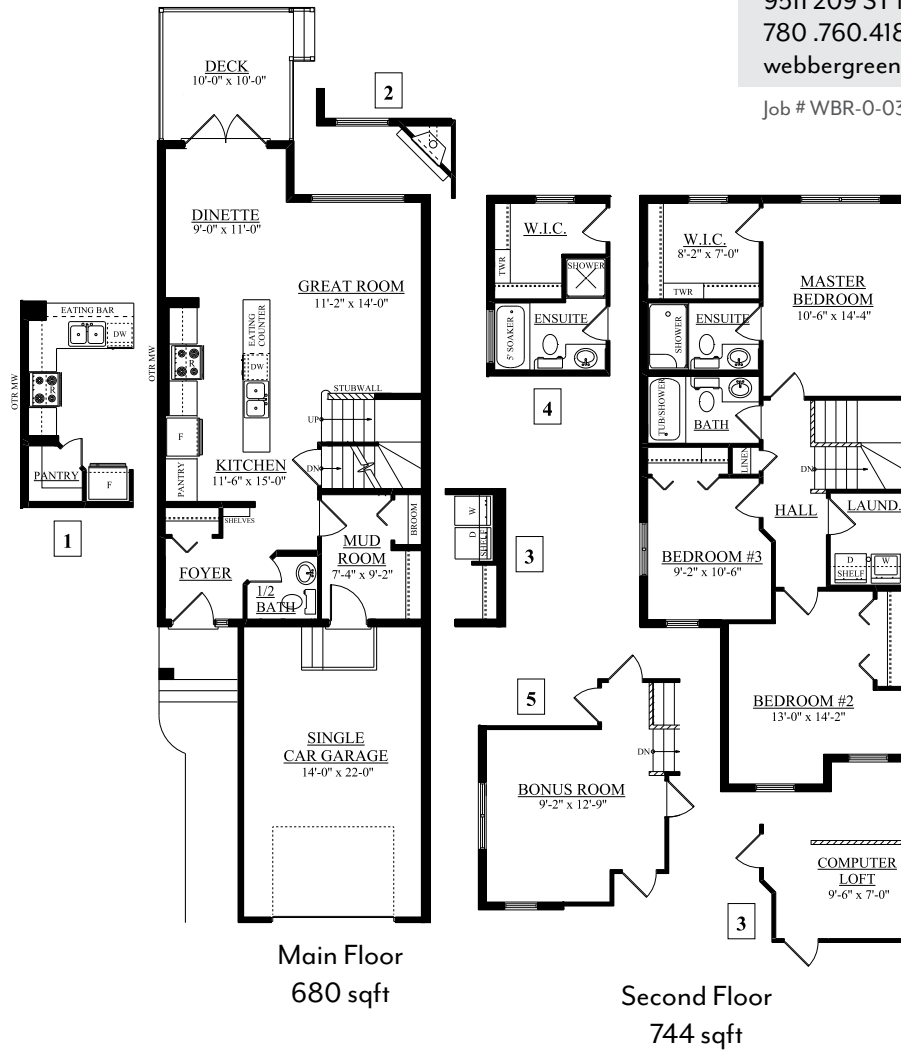

The Ashbury (Windsor)

1424 SQ FT

9452-209A St. NW

Webber Greens Showhome

9511 209 ST NW, Edmonton, AB.

780.760.4188

webbergreensales@bedrockhomes.ca

Job # WBR-0-034011 Lot 73, Block 44, Plan 162-4038