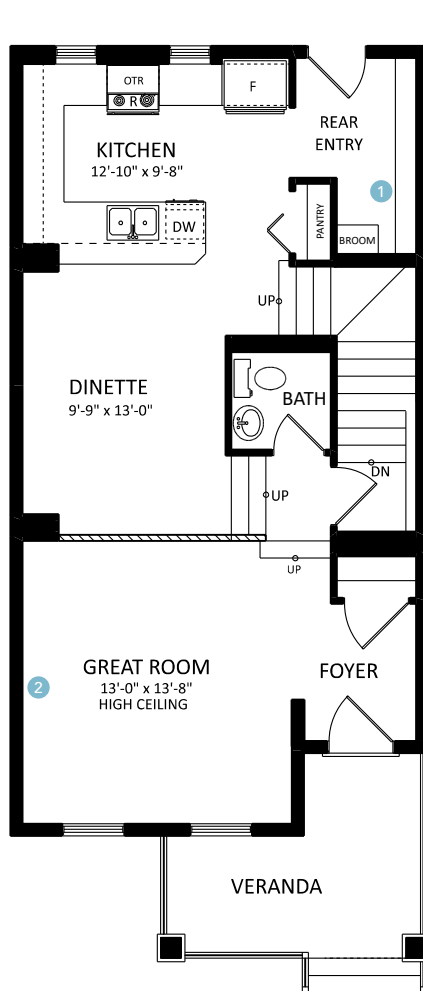

# THE RUNDLE H

3 BEDS

2.5 BATHS

1430 SQ FT

SINGLE FAMILY HOME

# THE RUNDLE H

3 BEDS

2.5 BATHS

1430 SQ FT

SINGLE FAMILY HOME

MAIN FLOOR 736 SQ FT

SECOND FLOOR 694 SQ FT

OPTIONS

1 BENCH OPTIONS

2 FIREPLACE OPTIONS