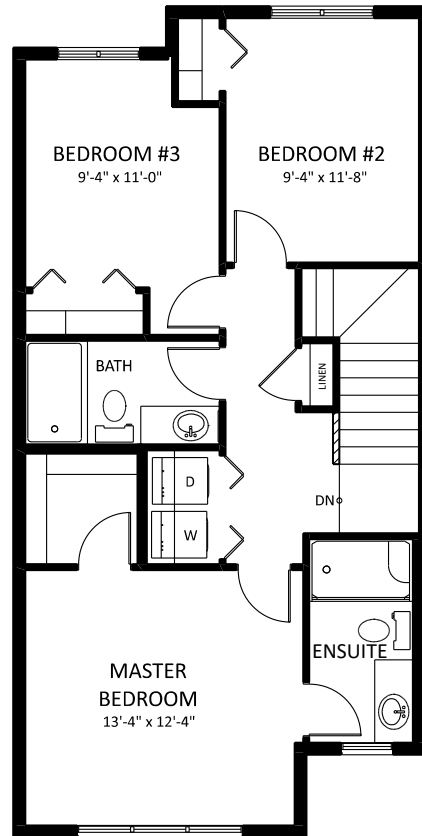

# THE RUNDLE H

3 BEDS

2.5 BATHS

1430 SQ FT

SINGLE FAMILY HOME

# THE RUNDLE H

3 BEDS

2.5 BATHS

1430 SQ FT

SINGLE FAMILY HOME

MAIN FLOOR 736 SQ FT

SECOND FLOOR 694 SQ FT

OPTIONS