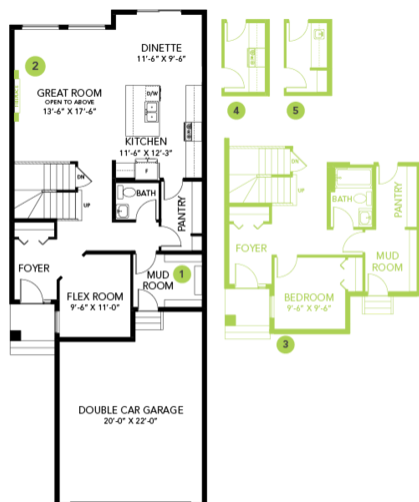

# Priya F at 15 Memorial Parkway

BED      BATH      SQ FT      HOME STYLE  
3+      2.5+      2218      FRONT ATTACHED GARAGE HOME

GARAGE TYPE

DOUBLE ATTACHED

BLOCK:                      9

STAGE:                      1

# Model Features

- Located in the beautiful growing community of Liberty Landing. Scenic walking trails, green spaces and a playground creates the perfect environment for any family.
- Close to grocery stores, shopping centers, farmers markets and so much more.
- Living in Liberty landing, your yearly property taxes are lower than other communities. Over your 25-year mortgage, you will be saving over \$33,000 just by living in this amenity-focused community!
- Every Bedrock Home comes complete with a modern smart home technology system.
- Located on a walk-out lot; This home features an undeveloped walkout basement suite, with an upgraded ceiling height of 9' and is suitable for a single family.
- This Priya F model has an open concept floorplan with plenty of space and high ceilings. Bring in groceries with ease as you walk through the mudroom and pantry to the kitchen from the double attached car garage.
- 50" Linear Ortech LED electric fireplace for those warm and cozy nights.
- Extra storage space in the 22x22" attached garage, along with a larger garage door measuring 16x8.
- Luxury Vinyl Plank flooring throughout the main floor as well as all "wet" areas.
- The large mudroom features a beautiful built-in bench complete with shelves and hooks for extra storage.
- Metal Spindles on the main and second floor offer a versatile and sophisticated look.
- Mohawk True Harmony luxurious carpet.
- Beautiful tiled shower and a soaker tub in the primary ensuite to complete the spa feel.
- Impressive Strength and luxury quartz countertops throughout with a waterfall edge completing the island.
- Direct access to laundry room on the main floor.

## Floor Plans

MAIN FLOOR

SECOND FLOOR