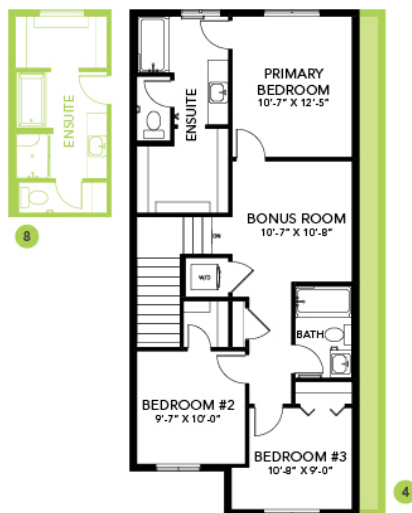

- Living in Liberty landing your yearly property taxes are lower than other communities. Over your 25-year mortgage, you will be saving over \$30,000 just by living in this amenity-focused community!
- The Athena is a beautiful, open concept laned home with a front foyer and rear mudroom with lots of storage and comfort, no matter how you enter the home.
- This home comes complete with a six-piece appliance package as well as a smart home technology system that includes: Smart thermostat, video doorbell & Wi-Fi Smart keyless lock with touch screen and a Smart Home Hub.
- Added main floor bedroom with a full bathroom for a total of four bedrooms and three full bathrooms.
- L-shaped kitchen with a central island, pots and pans drawer, quartz counter tops, an undermounted sink, ceiling high cabinets and a staggered tile backsplash.
- Large corner pantry with a frosted French door.
- Decent sized primary bedroom with a bright window at the back of the house.
- Spacious four-piece ensuite with duel undermounted sinks leading into a large walk-in closet.
- The central bonus room between primary suite and secondary bedrooms gives added privacy.
- Secondary bedrooms are located at the front of the home with a walk-in closet in one of the rooms.
- Second floor laundry improving the functionality of any busy family home.

## Floor Plans

MAIN FLOOR

SECOND FLOOR

LEGAL BASEMENT SUITE