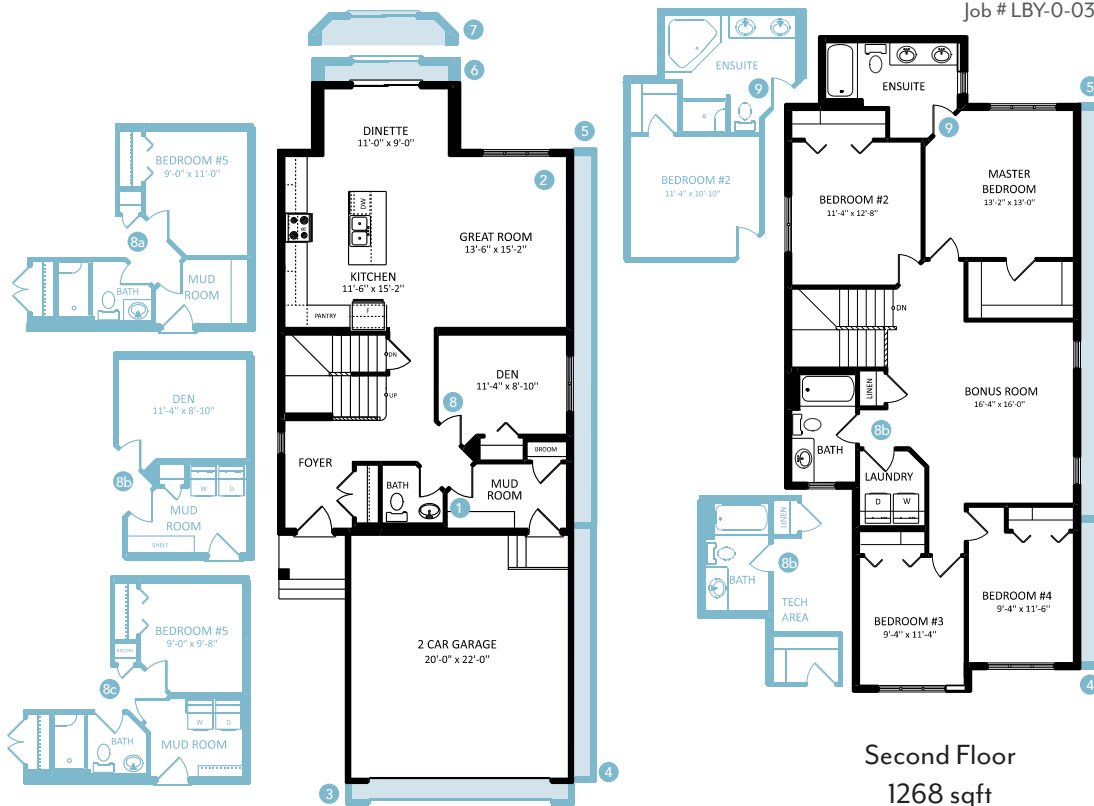

Kennedy P
2224 SQ FT
59 Memorial Parkway

- 4 beds, 2.5 baths
- Open concept living/dining
- Beautiful sunset view
- Luxury vinyl plank flooring
- Gorgeous and modern cabinets and granite countertops
- Master bedroom ensuite
- Warm linear electric fireplace for cold nights
- Gorgeous, spacious central bonus room upstairs
- Spacious stairwell with modern sleek handrail
- Upstairs laundry
- Free standing tub plus shower in master ensuite
- 3 bedroom option upstairs
- Triple pane low E Argon filled energy star windows
- Heat recovery ventilator, high efficiency furnace and hot water tank

Main Floor
 956 sqft

Second Floor
 1268 sqft

bedrockhomes.ca

VISIT US AT ANY OF OUR SHOWHOMES!
 Monday - Thursday 3-8pm, Weekends & Holidays 12-5PM