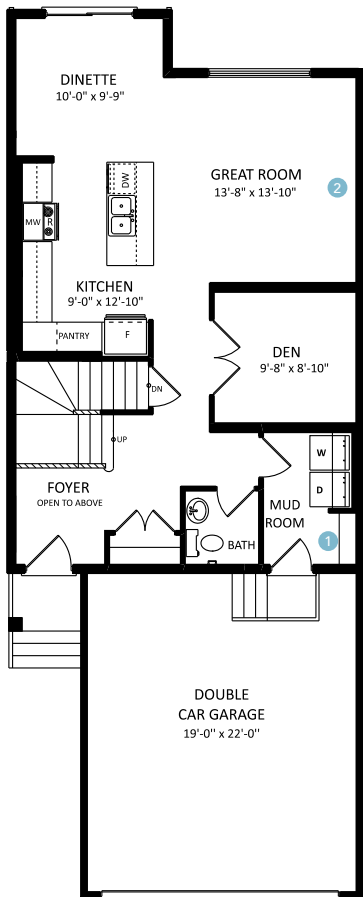

Layton Aspen

1574 SQ FT

52 Latoria Court

- 3 beds, 2.5 baths
- Backs onto green space
- Beautiful main floor den
- Bright, large windows
- Double garage
- Open concept living/dining area
- 9" ceilings on main floor
- Heritage home look
- Spacious foyer and stairwell entrance
- Heat recovery ventilator, high efficiency furnace and hot water tank
- Triple pane low E Argon filled energy star windows

VISIT US AT ANY OF OUR SHOWHOMES!

Monday - Thursday 3-8pm, Weekends & Holidays 12-5PM

Layton Aspen

1574 SQ FT

52 Latoria Court

Main Floor
860 sqft

Second Floor
714 sqft

Liberty Landing Showhome
45 Memorial Parkway, Liberty Landing
in Gasoline Alley
587.272.0933
libertylanding@bedrockhomes.ca

Job # LBY-0-033836 Lot 91, Block 6, Plan 1723061

bedrockhomes.ca

VISIT US AT ANY OF OUR SHOWHOMES!

Monday - Thursday 3-8pm, Weekends & Holidays 12-5PM