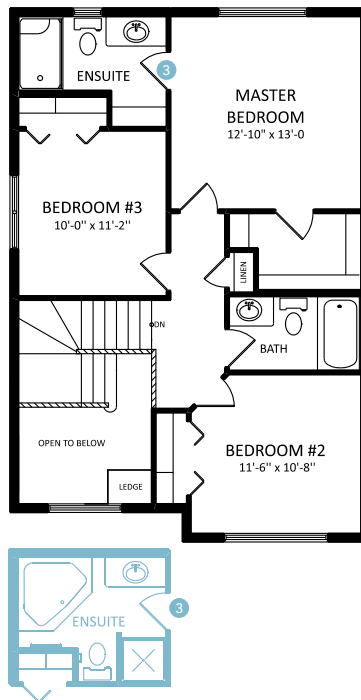

Layton Aspen

1574 SQ FT

52 Latoria Court

- 3 beds, 2.5 baths
- Backs onto green space
- Beautiful main floor den
- Bright, large windows
- Double garage
- Open concept living/dining area
- 9" ceilings on main floor
- Heritage home look
- Spacious foyer and stairwell entrance
- Heat recovery ventilator, high efficiency furnace and hot water tank
- Triple pane low E Argon filled energy star windows

VISIT US AT ANY OF OUR SHOWHOMES!

Monday - Thursday 3-8pm, Weekends & Holidays 12-5PM

Layton Aspen

1574 SQ FT

52 Latoria Court

Main Floor
860 sqft

Second Floor
714 sqft

Liberty Landing Showhome
45 Memorial Parkway, Liberty Landing
in Gasoline Alley
587.272.0933
libertylanding@bedrockhomes.ca

Job # LBY-0-033836 Lot 91, Block 6, Plan 1723061

bedrockhomes.ca

VISIT US AT ANY OF OUR SHOWHOMES!

Monday - Thursday 3-8pm, Weekends & Holidays 12-5PM