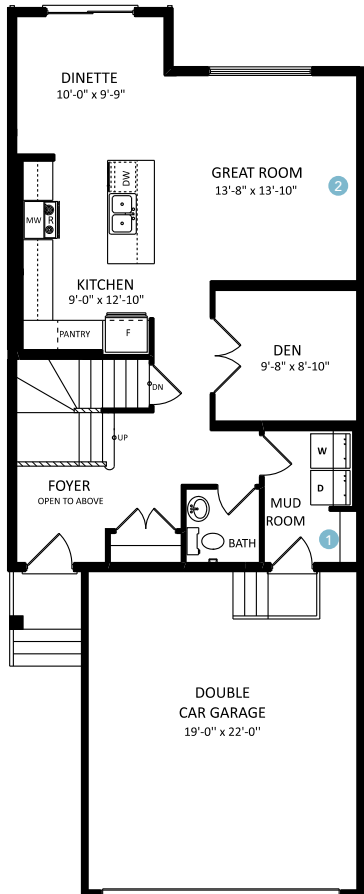

Elwood Aspen

1574 SQ FT

48 Latoria Court

- 3 beds, 2.5 baths
- Backs onto green space
- Beautiful main floor den
- Bright, large windows
- Double garage
- Open concept living/dining area
- Linear electric fireplace
- Splatter texture ceilings
- Subway backsplash tiling in kitchen
- Heat recovery ventilator, high efficiency furnace and hot water tank
- Triple pane low E Argon filled energy star windows

VISIT US AT ANY OF OUR SHOWHOMES!

Monday - Thursday 3-8pm, Weekends & Holidays 12-5PM

Elwood Aspen

1574 SQ FT

48 Latoria Court

Main Floor
860 sqft

Second Floor
714 sqft

Liberty Landing Showhome
45 Memorial Parkway, Liberty Landing
in Gasoline Alley
587.272.0933
libertylanding@bedrockhomes.ca

Job # LBY-0-033834 Lot 89, Block 6, Plan 1723061

bedrockhomes.ca

VISIT US AT ANY OF OUR SHOWHOMES!

Monday - Thursday 3-8pm, Weekends & Holidays 12-5PM