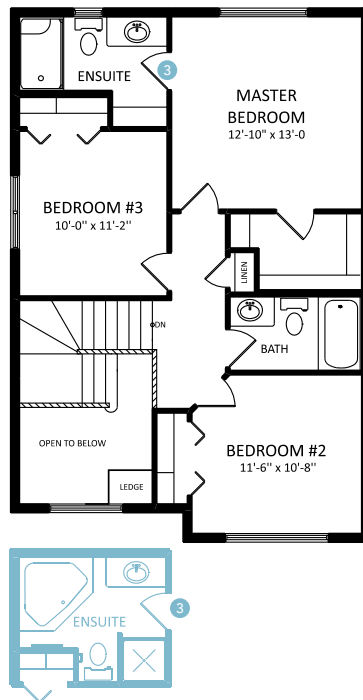

Elwood Aspen

1574 SQ FT

48 Latoria Court

- 3 beds, 2.5 baths
- Backs onto green space
- Beautiful main floor den
- Bright, large windows
- Double garage
- Open concept living/dining area
- Linear electric fireplace
- Splatter texture ceilings
- Subway backsplash tiling in kitchen
- Heat recovery ventilator, high efficiency furnace and hot water tank
- Triple pane low E Argon filled energy star windows

VISIT US AT ANY OF OUR SHOWHOMES!

Monday - Thursday 3-8pm, Weekends & Holidays 12-5PM

Elwood Aspen

1574 SQ FT

48 Latoria Court

Main Floor
860 sqft

Second Floor
714 sqft

Liberty Landing Showhome
45 Memorial Parkway, Liberty Landing
in Gasoline Alley
587.272.0933
libertylanding@bedrockhomes.ca

Job # LBY-0-033834 Lot 89, Block 6, Plan 1723061

bedrockhomes.ca

VISIT US AT ANY OF OUR SHOWHOMES!

Monday - Thursday 3-8pm, Weekends & Holidays 12-5PM