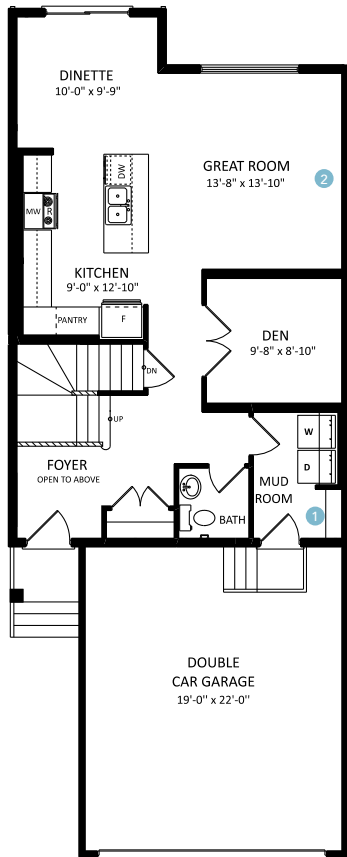

# Orion Aspen

1574 SQ FT

44 Latoria Court

- 3 beds, 2.5 baths
- Backs onto green space
- Premium siding colours
- Linear electric fireplace
- Double garage
- Large main floor den
- Open concept living/dining
- Large master bedroom
- Splatter texture ceilings
- Heat recovery ventilator, high efficiency furnace and hot water tank
- Triple pane low E Argon filled energy star windows

# Orion Aspen

1574 SQ FT

44 Latoria Court

**Liberty Landing Showhome**  
45 Memorial Parkway, Liberty Landing  
in Gasoline Alley  
587.272.0933  
libertylanding@bedrockhomes.ca

Job # LBY-0-033832 Lot 87, Block 6, Plan 1723061

Main Floor  
860 sqft

Second Floor  
720 sqft

[bedrockhomes.ca](http://bedrockhomes.ca)

VISIT US AT ANY OF OUR SHOWHOMES!

Monday - Thursday 3-8pm, Weekends & Holidays 12-5PM