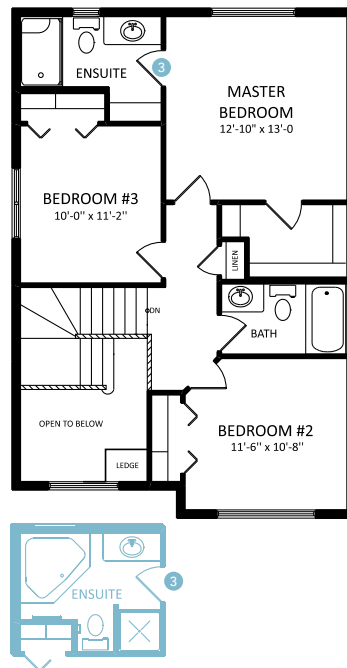

# Orion Aspen

1574 SQ FT

44 Latoria Court

- 3 beds, 2.5 baths
- Backs onto green space
- Premium siding colours
- Linear electric fireplace
- Double garage
- Large main floor den
- Open concept living/dining
- Large master bedroom
- Splatter texture ceilings
- Heat recovery ventilator, high efficiency furnace and hot water tank
- Triple pane low E Argon filled energy star windows

# Orion Aspen

1574 SQ FT

44 Latoria Court

**Liberty Landing Showhome**  
45 Memorial Parkway, Liberty Landing  
in Gasoline Alley  
587.272.0933  
libertylanding@bedrockhomes.ca

Job # LBY-0-033832 Lot 87, Block 6, Plan 1723061

Main Floor  
860 sqft

Second Floor  
720 sqft

[bedrockhomes.ca](http://bedrockhomes.ca)

VISIT US AT ANY OF OUR SHOWHOMES!

Monday - Thursday 3-8pm, Weekends & Holidays 12-5PM