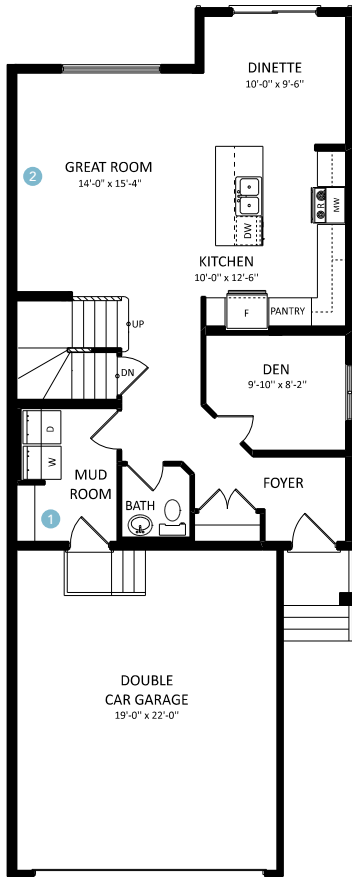

# Orion Abbey

1580 SQ FT

42 Latoria Court

- 3 beds, 2.5 baths
- Backs onto green space
- Beautiful main floor den
- Linear electric fireplace
- Double Garage
- Open concept living/dining area
- Premium siding colours
- Large Master Bedroom
- Triple pane low E Argon filled energy star windows
- Heat recovery ventilator, high efficiency furnace and hot water tank

# Orion Abbey

1580 SQ FT

42 Latoria Court

Main Floor  
860 sqft

Second Floor  
720 sqft

**Liberty Landing Showhome**  
45 Memorial Parkway, Liberty Landing  
in Gasoline Alley  
587.272.0933  
libertylanding@bedrockhomes.ca

Job # LBY-0-33831 Lot 86, Block 6, Plan 1723061

[bedrockhomes.ca](http://bedrockhomes.ca)

VISIT US AT ANY OF OUR SHOWHOMES!

Monday - Thursday 3-8pm, Weekends & Holidays 12-5PM