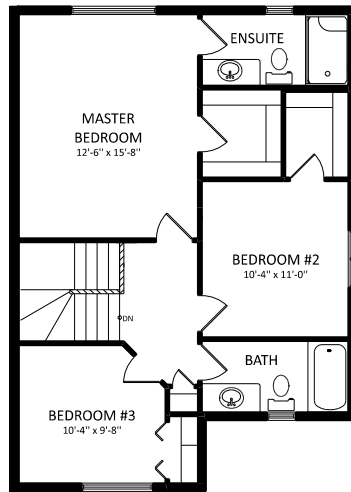

# Orion Abbey

1580 SQ FT

42 Latoria Court

- 3 beds, 2.5 baths
- Backs onto green space
- Beautiful main floor den
- Linear electric fireplace
- Double Garage
- Open concept living/dining area
- Premium siding colours
- Large Master Bedroom
- Triple pane low E Argon filled energy star windows
- Heat recovery ventilator, high efficiency furnace and hot water tank

# Orion Abbey

1580 SQ FT

42 Latoria Court

Main Floor  
860 sqft

Second Floor  
720 sqft

**Liberty Landing Showhome**  
45 Memorial Parkway, Liberty Landing  
in Gasoline Alley  
587.272.0933  
libertylanding@bedrockhomes.ca

Job # LBY-0-33831 Lot 86, Block 6, Plan 1723061

[bedrockhomes.ca](http://bedrockhomes.ca)

VISIT US AT ANY OF OUR SHOWHOMES!

Monday - Thursday 3-8pm, Weekends & Holidays 12-5PM