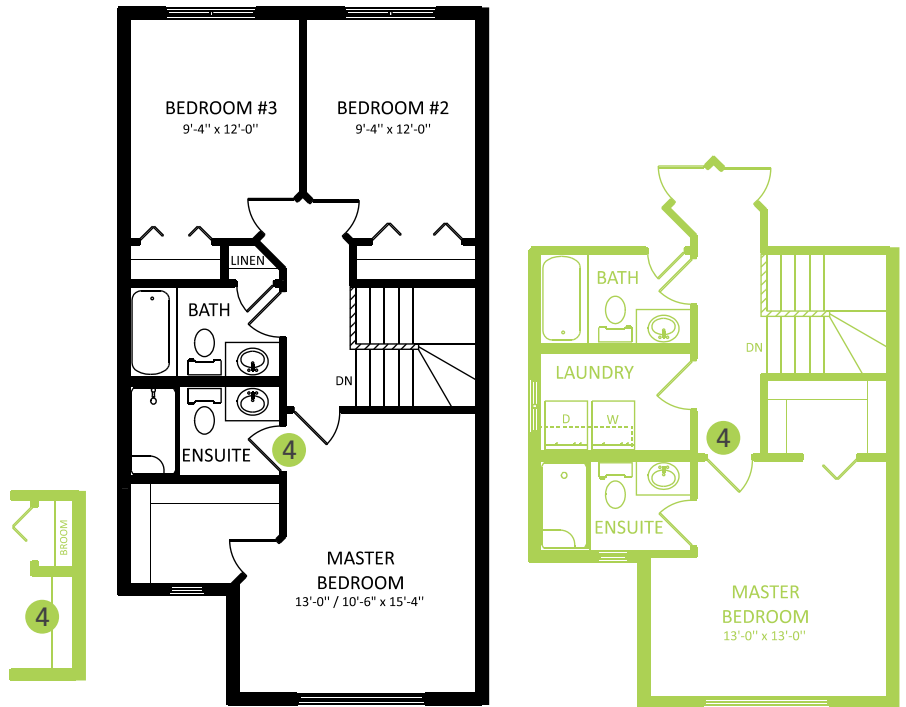

THE KENT BIRK

DUPLEX

3 BEDS

2.5 BATHS

1360 SQ FT

BUILT TO LAST \ \ [BEDROCKHOMES.CA](https://www.bedrockhomes.ca)

3 BEDS

2.5 BATHS

1360 SQ FT

MAIN FLOOR 680 SQ FT

SECOND FLOOR 680 SQ FT

OPTIONS

- 1 Bench Options
- 2 Fireplace Options
- 3 U-Shaped Kitchen with Eating Bar
- 4 Laundry Room on Second Floor