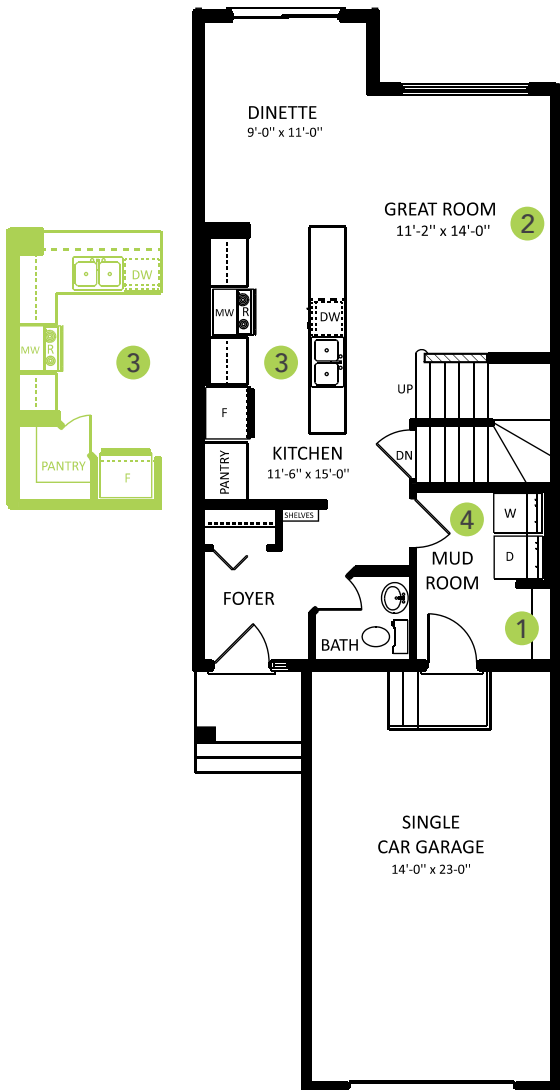

THE KENT BIRK

DUPLEX

3 BEDS

2.5 BATHS

1360 SQ FT

BUILT TO LAST \ \ [BEDROCKHOMES.CA](https://www.bedrockhomes.ca)

3 BEDS

2.5 BATHS

1360 SQ FT

MAIN FLOOR 680 SQ FT

SECOND FLOOR 680 SQ FT

OPTIONS

- 1 Bench Options
- 2 Fireplace Options
- 3 U-Shaped Kitchen with Eating Bar
- 4 Laundry Room on Second Floor