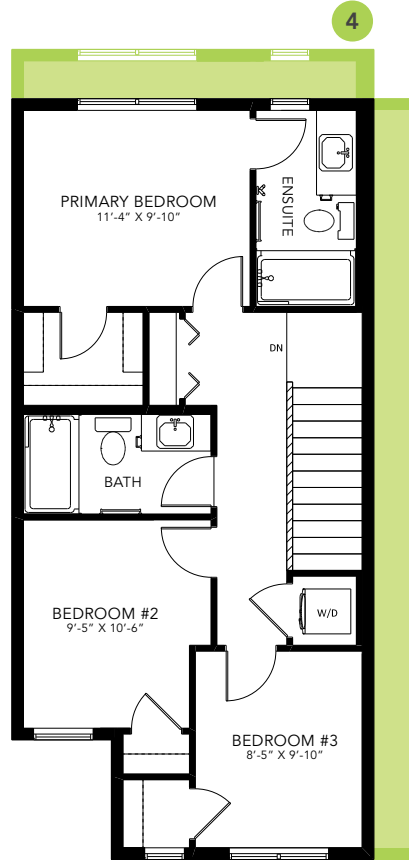

ZOE B

LANED HOME

1279 SQ FT

MAIN FLOOR 674 SQ FT

SECOND FLOOR 605 SQ FT

3 BEDS

2.5 BATHS

3 BEDS

2.5 BATHS

1279 SQ FT

OPTIONS

- 1 Fireplace Options
- 2 Lengthen Great Room By 2'
- 3 Lengthen Dinette By 2'
- 4 Lengthen Entire Rear of Home By 2'
- 5 Widen Entire Home By 2'
- 6 Side Entry
- 7 Legal Income Basement Suite