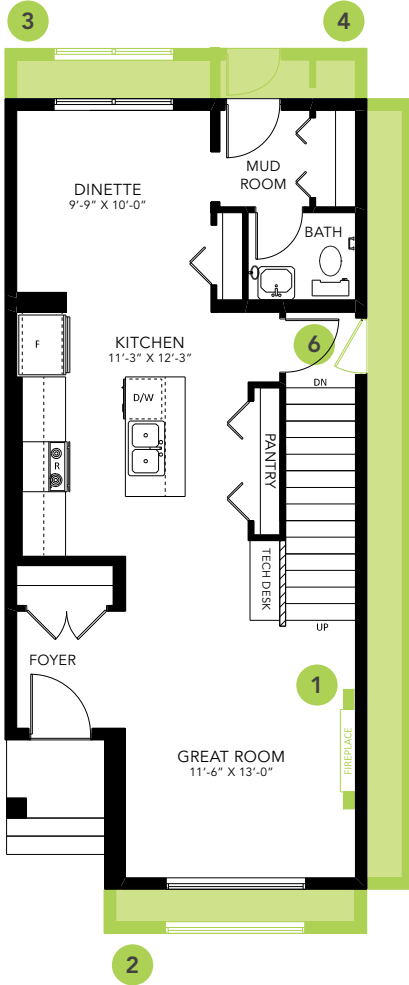

ZOE B

LANED HOME

1279 SQ FT

MAIN FLOOR 674 SQ FT

SECOND FLOOR 605 SQ FT

3 BEDS

2.5 BATHS

3 BEDS

2.5 BATHS

1279 SQ FT

OPTIONS

- 1 Fireplace Options
- 2 Lengthen Great Room By 2'
- 3 Lengthen Dinette By 2'
- 4 Lengthen Entire Rear of Home By 2'
- 5 Widen Entire Home By 2'
- 6 Side Entry
- 7 Legal Income Basement Suite