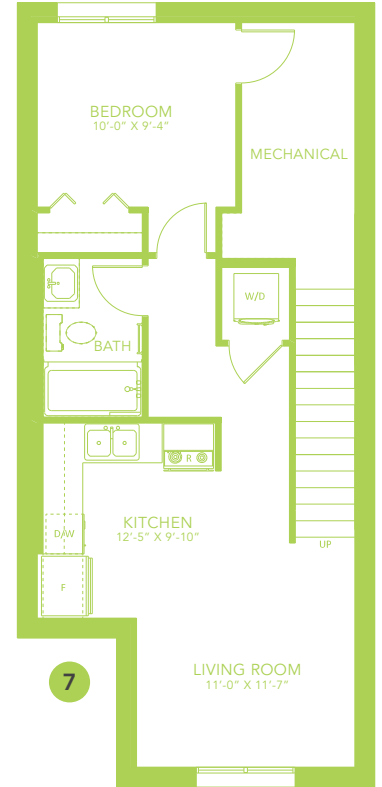

ZOE B

LANED HOME

1279 SQ FT

MAIN FLOOR 674 SQ FT

SECOND FLOOR 605 SQ FT

3 BEDS

2.5 BATHS

3 BEDS

2.5 BATHS

1279 SQ FT

OPTIONS

- 1 Fireplace Options
- 2 Lengthen Great Room By 2'
- 3 Lengthen Dinette By 2'
- 4 Lengthen Entire Rear of Home By 2'
- 5 Widen Entire Home By 2'
- 6 Side Entry
- 7 Legal Income Basement Suite