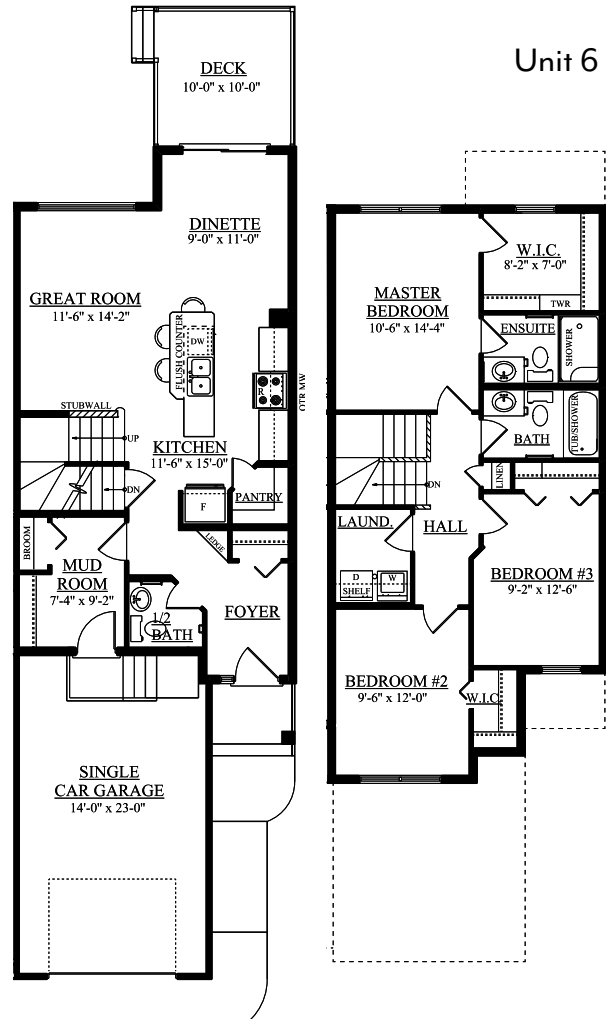

SUMMIT BUILDING A

# The Ashbury

1423 SQ FT

Schonsee

Main Floor  
690 sqft

Second Floor  
733 sqft

Main Floor  
690 sqft

Second Floor  
733 sqft

[bedrockhomes.ca](http://bedrockhomes.ca)