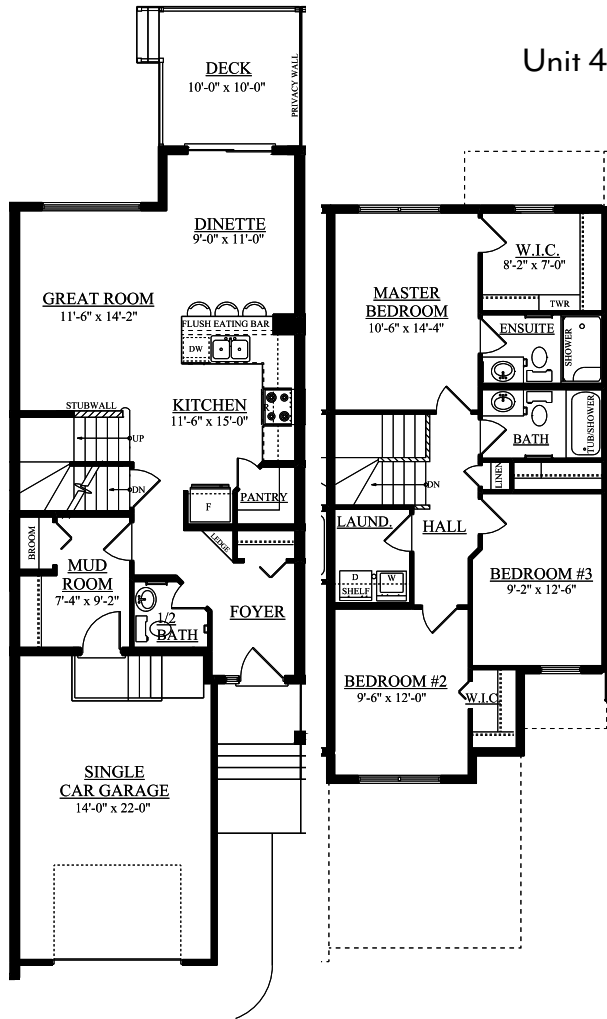

SUMMIT BUILDING A

# The Ashbury

1423 SQ FT

Schonsee

Main Floor  
690 sqft

Second Floor  
733 sqft

Main Floor  
690 sqft

Second Floor  
733 sqft

[bedrockhomes.ca](http://bedrockhomes.ca)