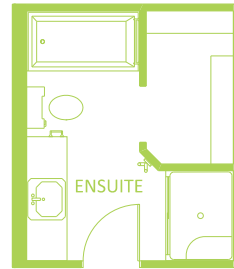

SASHA B

LANED HOME

1564 SQ FT

MAIN FLOOR 784 SQ FT

SECOND FLOOR 780 SQ FT

3 BEDS

2.5 BATHS

3 BEDS

2.5 BATHS

1564 SQ FT

OPTIONS

1 Bench Options

2 Fireplace Options

3 Widen Entire Home By 2'

4 4-Piece Ensuite & Main Floor Laundry