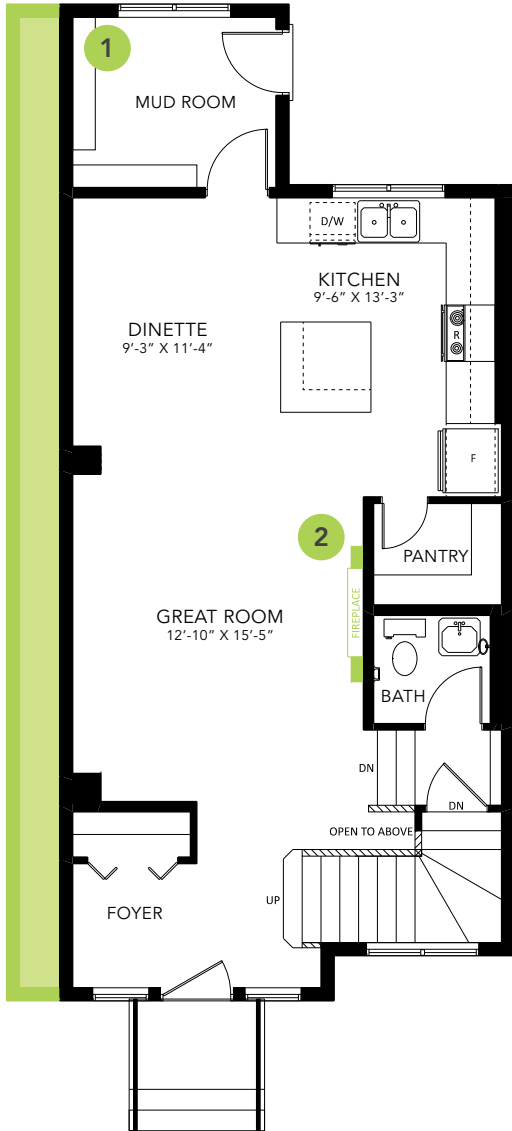

SASHA B

LANED HOME

1564 SQ FT

MAIN FLOOR 784 SQ FT

SECOND FLOOR 780 SQ FT

3 BEDS

2.5 BATHS

3 BEDS

2.5 BATHS

1564 SQ FT

OPTIONS

1 Bench Options

2 Fireplace Options

3 Widen Entire Home By 2'

4 4-Piece Ensuite & Main Floor Laundry