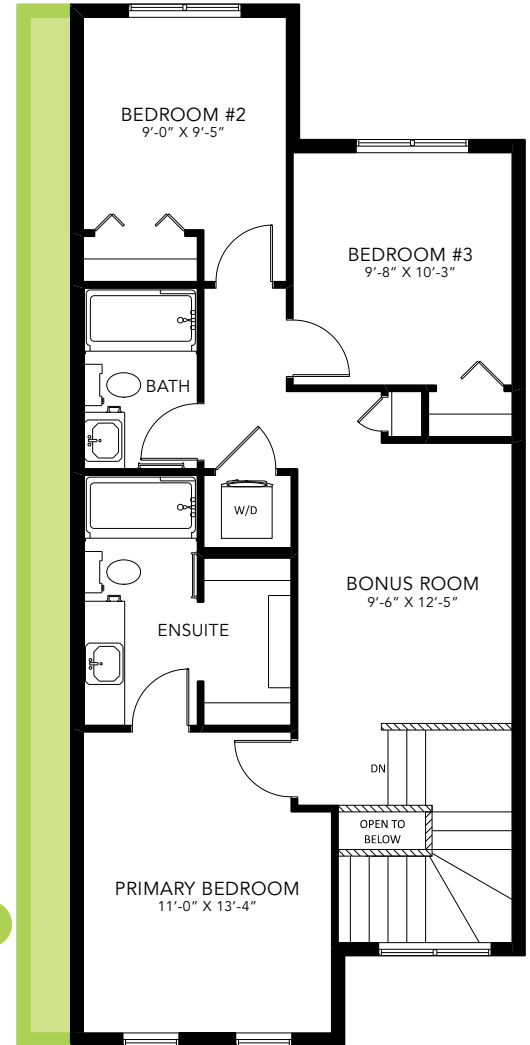

SASHA B

LANED HOME

1564 SQ FT

MAIN FLOOR 784 SQ FT

SECOND FLOOR 780 SQ FT

3 BEDS

2.5 BATHS

3 BEDS

2.5 BATHS

1564 SQ FT

OPTIONS

1 Bench Options

2 Fireplace Options

3 Widen Entire Home By 2'

4 4-Piece Ensuite & Main Floor Laundry