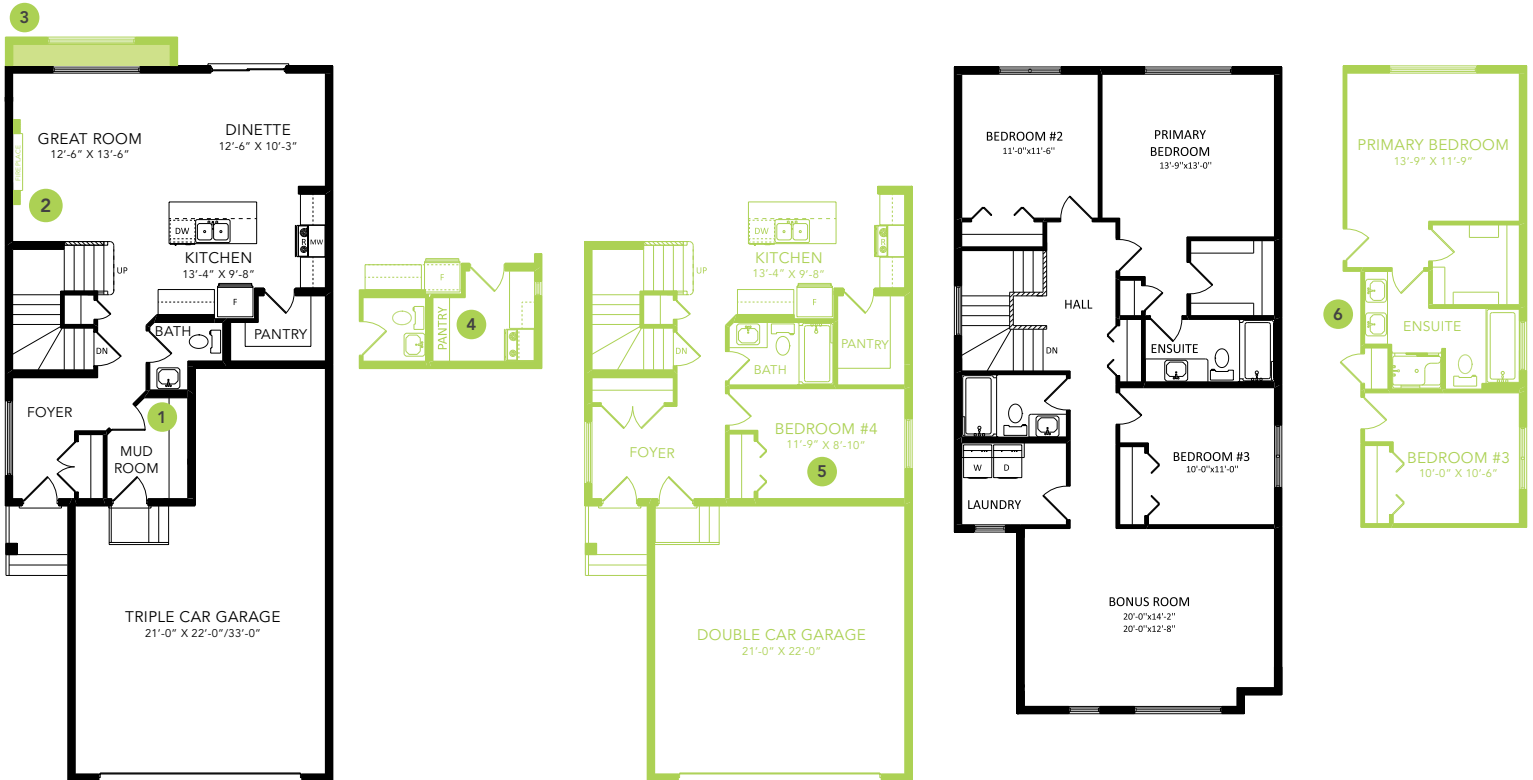

SEVILLE K

SINGLE FAMILY HOME

1995 SQ FT

MAIN FLOOR 789 SQ FT

SECOND FLOOR 1206 SQ FT

3-4 BEDS

2.5-3 BATHS

3-4 BEDS

2.5-3 BATHS

1995 SQ FT

OPTIONS

- 1 Bench Options
- 2 Fireplace Options
- 3 Lengthen Great Room By 2'
- 4 Spice Kitchen
- 5 Main Floor Bedroom
- 6 4-Piece Ensuite