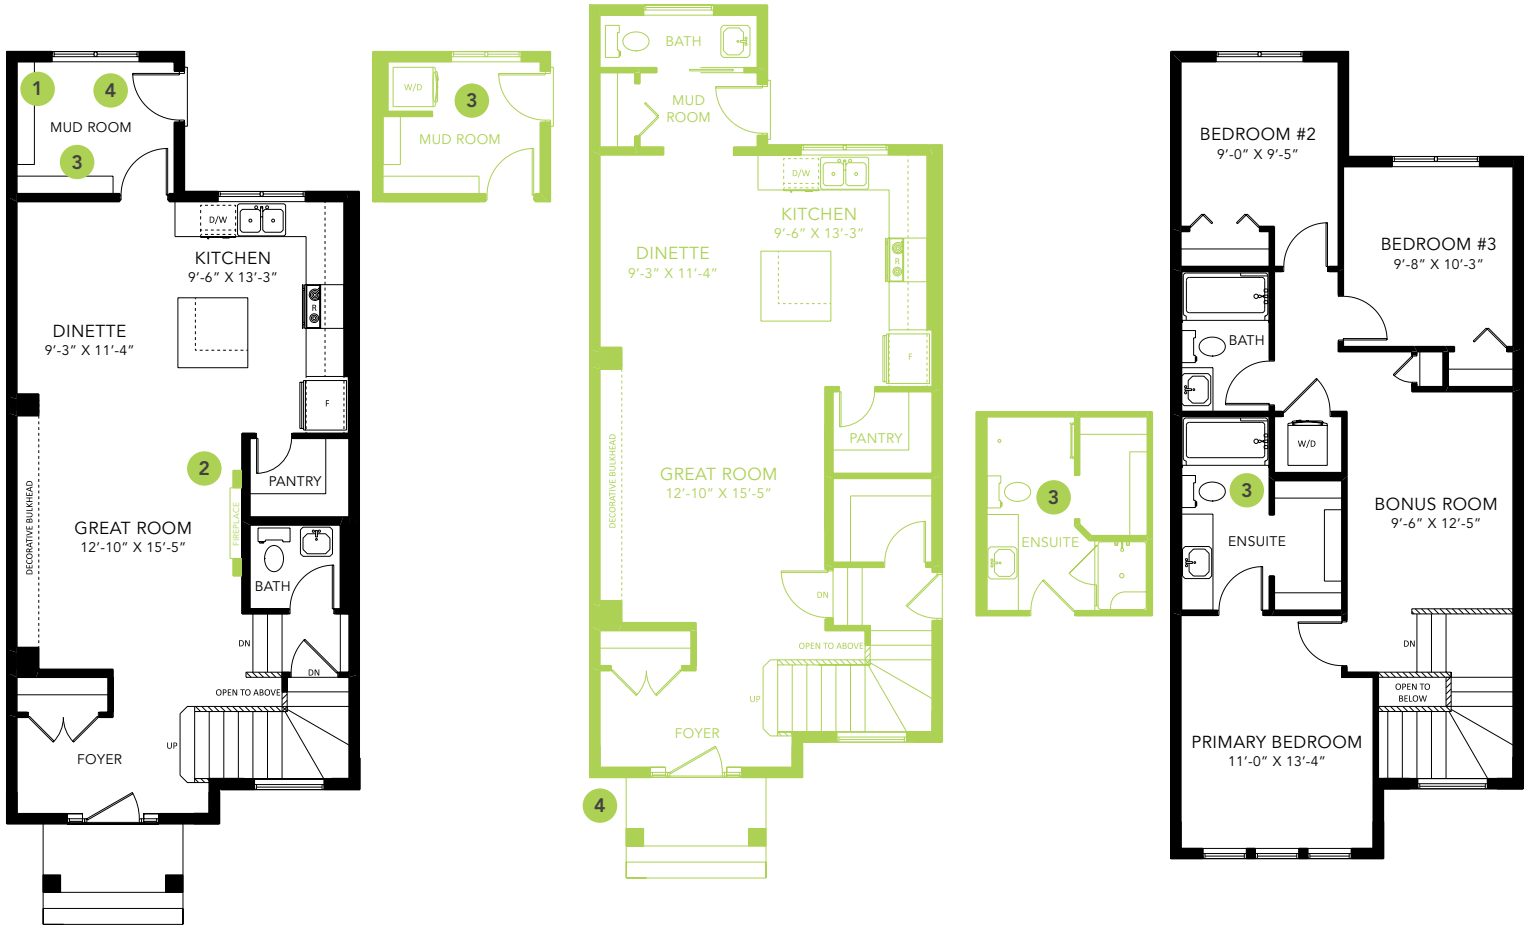

SASHA P

LANED HOME

1547 SQ FT

MAIN FLOOR 784 SQ FT

SECOND FLOOR 763 SQ FT

3 BEDS

2.5 BATHS

3 BEDS

2.5 BATHS

1547 SQ FT

OPTIONS

1 Bench Options

2 Fireplace Options

3 4pc Ensuite & Main Floor Laundry

4 Side Entry