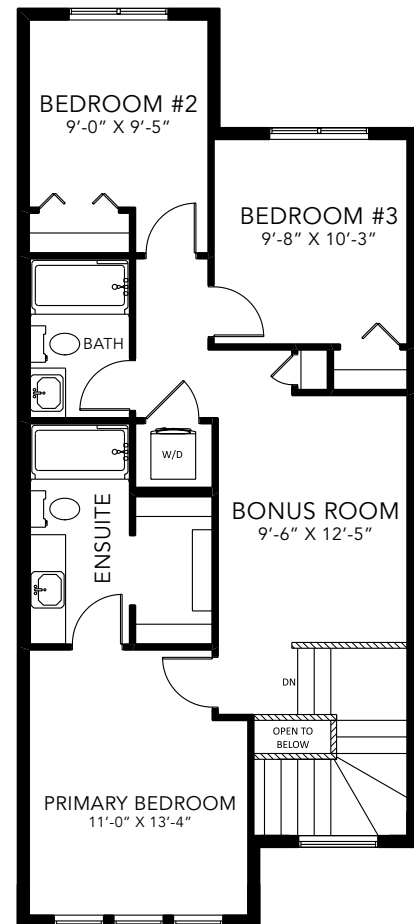

## 1564 SQ FT

MAIN FLOOR 784 SQ FT

SECOND FLOOR 780 SQ FT

3 BEDS

2.5 BATHS

3 BEDS

2.5 BATHS

1564 SQ FT

OPTIONS

1 Bench Options

2 Fireplace Options

3 4-Piece Ensuite & Main Floor Laundry