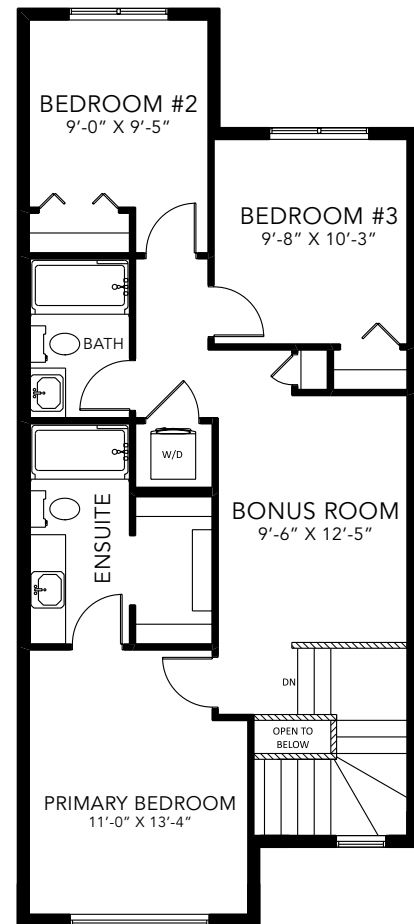

# SASHA K

LANED HOME

## 1564 SQ FT

MAIN FLOOR 784 SQ FT

SECOND FLOOR 780 SQ FT

3 BEDS

2.5 BATHS

3 BEDS

2.5 BATHS

1564 SQ FT

OPTIONS

1 Bench Options

2 Fireplace Options

3 4 Piece Ensuite & Main Floor Laundry