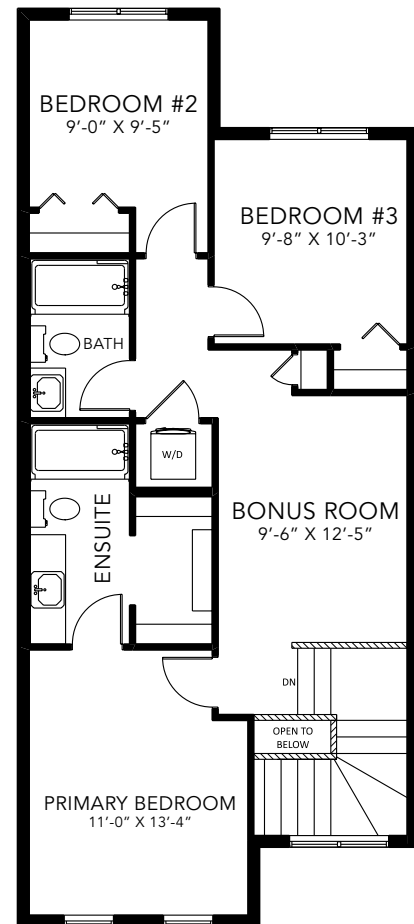

# SASHA F

LANED HOME

## 1564 SQ FT

MAIN FLOOR 784 SQ FT

SECOND FLOOR 780 SQ FT

3 BEDS

2.5 BATHS

3 BEDS

2.5 BATHS

1564 SQ FT

OPTIONS

1 Bench Options

2 Fireplace Options

3 4-Piece Ensuite & Main Floor Laundry