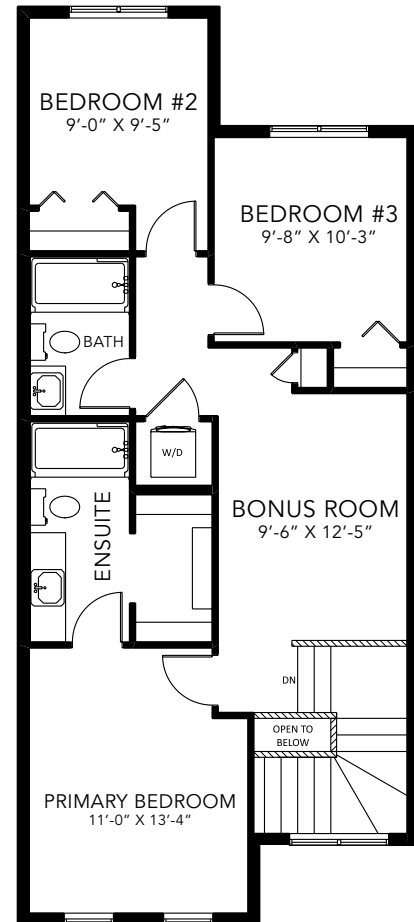

SASHA FF

LANED HOME

1564 SQ FT

MAIN FLOOR 784 SQ FT

SECOND FLOOR 780 SQ FT

3 BEDS

2.5 BATHS

3 BEDS

2.5 BATHS

1564 SQ FT

OPTIONS

1 Bench Options

2 Fireplace Options

3 4-Piece Ensuite & Main Floor Laundry