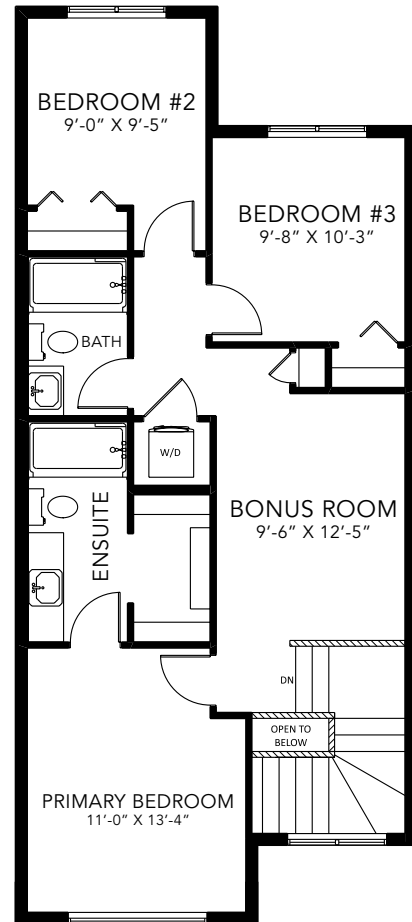

SASHA FC

LANED HOME

1564 SQ FT

MAIN FLOOR 784 SQ FT

SECOND FLOOR 780 SQ FT

3 BEDS

2.5 BATHS

3 BEDS

2.5 BATHS

1564 SQ FT

OPTIONS

1 Bench Options

2 Fireplace Options

3 4-Piece Ensuite & Main Floor Laundry