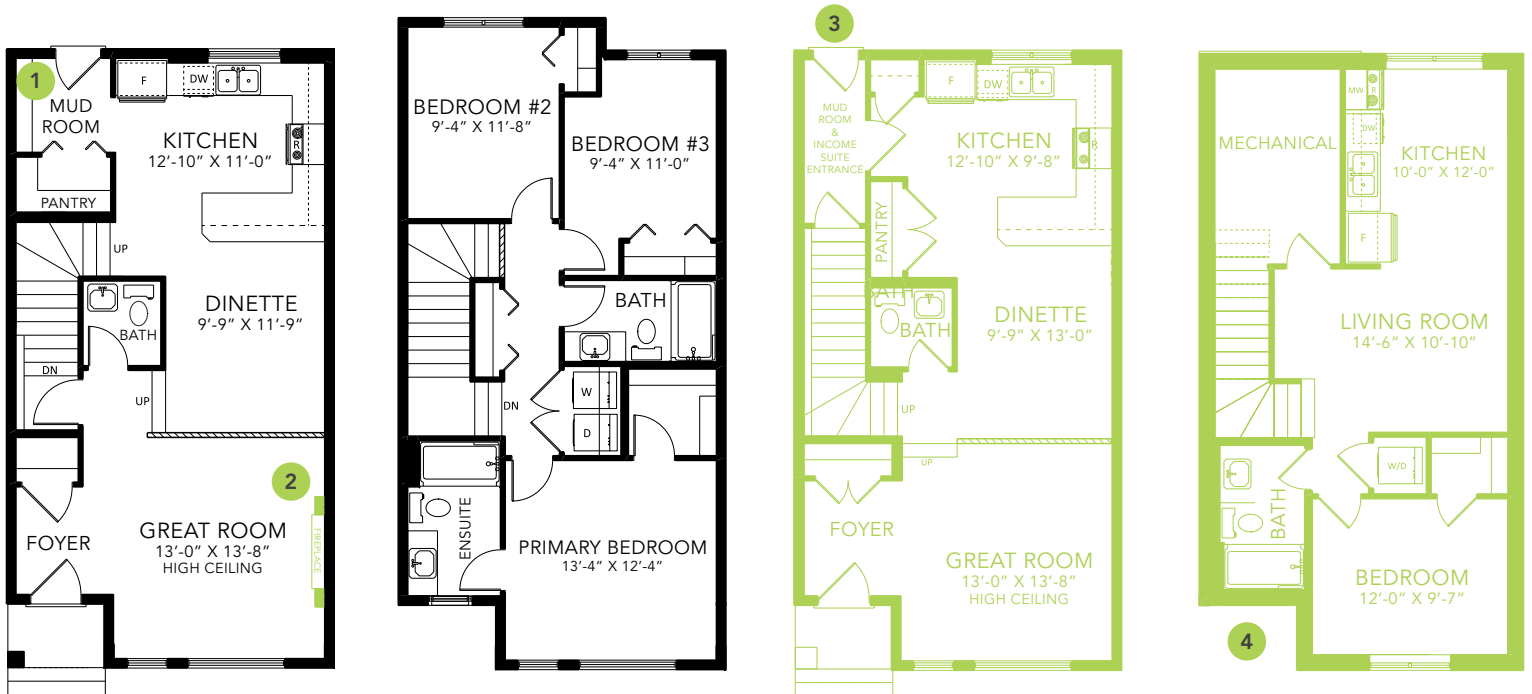

## 1430 SQ FT

MAIN FLOOR 736 SQ FT

SECOND FLOOR 694 SQ FT

3 BEDS

2.5 BATHS

3 BEDS

2.5 BATHS

1430 SQ FT

OPTIONS

**1** Bench Options

**2** Fireplace Options

**3** Rear Suite Entry

**4** Legal Income Suite