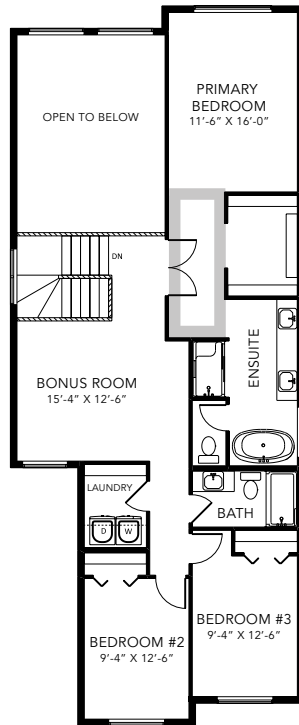

PRIYA P

SINGLE FAMILY HOME

2218 SQ FT

MAIN FLOOR 1049 SQ FT

SECOND FLOOR 1169 SQ FT

3-5 BEDS

2.5-3 BATHS

3-5 BEDS

2.5-3 BATHS

2218 SQ FT

OPTIONS

- 1 Bench Options
- 2 Fireplace Options
- 3 Main Floor Bedroom
- 4 Spice Kitchen
- 5 Butler Pantry
- 6 4th Bedroom
- 7 Family Room