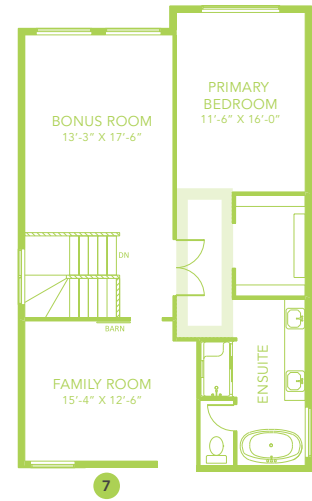

PRIYA P

SINGLE FAMILY HOME

2218 SQ FT

MAIN FLOOR 1049 SQ FT

SECOND FLOOR 1169 SQ FT

3-5 BEDS

2.5-3 BATHS

3-5 BEDS

2.5-3 BATHS

2218 SQ FT

OPTIONS

- 1 Bench Options
- 2 Fireplace Options
- 3 Main Floor Bedroom
- 4 Spice Kitchen
- 5 Butler Pantry
- 6 4th Bedroom
- 7 Family Room