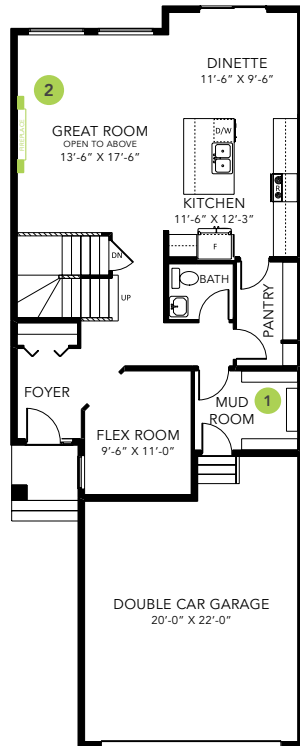

PRIYA P

SINGLE FAMILY HOME

2218 SQ FT

MAIN FLOOR 1049 SQ FT

SECOND FLOOR 1169 SQ FT

3-5 BEDS

2.5-3 BATHS

3-5 BEDS

2.5-3 BATHS

2218 SQ FT

OPTIONS

- 1 Bench Options
- 2 Fireplace Options
- 3 Main Floor Bedroom
- 4 Spice Kitchen
- 5 Butler Pantry
- 6 4th Bedroom
- 7 Family Room