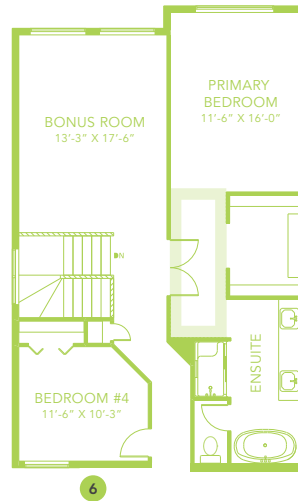

PRIYA K

SINGLE FAMILY HOME

2218 SQ FT

MAIN FLOOR 1049 SQ FT

SECOND FLOOR 1169 SQ FT

3-5 BEDS

2.5-3 BATHS

3-5 BEDS

2.5-3 BATHS

2218 SQ FT

OPTIONS

- 1 Bench Options
- 2 Fireplace Options
- 3 Main Floor Bedroom
- 4 Spice Kitchen
- 5 Butler Pantry
- 6 4th Bedroom
- 7 Family Room