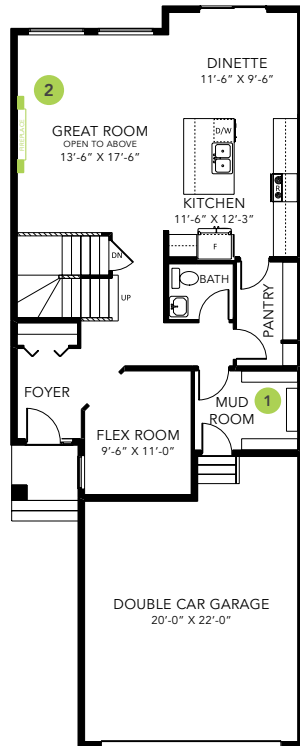

PRIYA K

SINGLE FAMILY HOME

2218 SQ FT

MAIN FLOOR 1049 SQ FT

SECOND FLOOR 1169 SQ FT

3-5 BEDS

2.5-3 BATHS

3-5 BEDS

2.5-3 BATHS

2218 SQ FT

OPTIONS

- 1 Bench Options
- 2 Fireplace Options
- 3 Main Floor Bedroom
- 4 Spice Kitchen
- 5 Butler Pantry
- 6 4th Bedroom
- 7 Family Room