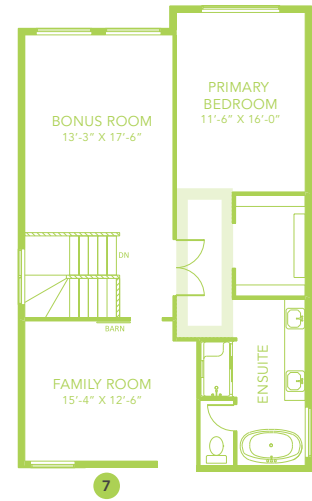

PRIYA K

SINGLE FAMILY HOME

2218 SQ FT

MAIN FLOOR 1049 SQ FT

SECOND FLOOR 1169 SQ FT

3-5 BEDS

2.5-3 BATHS

3-5 BEDS

2.5-3 BATHS

2218 SQ FT

OPTIONS

- 1 Bench Options
- 2 Fireplace Options
- 3 Main Floor Bedroom
- 4 Spice Kitchen
- 5 Butler Pantry
- 6 4th Bedroom
- 7 Family Room