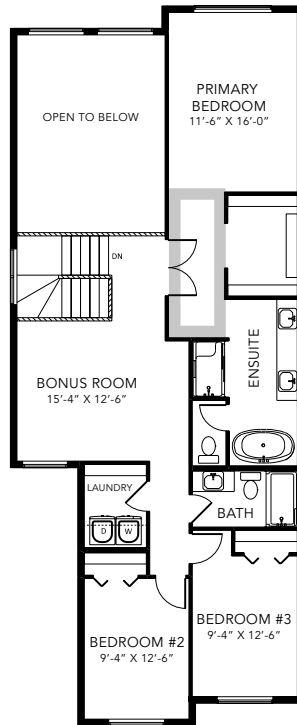

PRIYA K

SINGLE FAMILY HOME

2218 SQ FT

MAIN FLOOR 1049 SQ FT

SECOND FLOOR 1169 SQ FT

3-5 BEDS

2.5-3 BATHS

3-5 BEDS

2.5-3 BATHS

2218 SQ FT

OPTIONS

- 1 Bench Options
- 2 Fireplace Options
- 3 Main Floor Bedroom
- 4 Spice Kitchen
- 5 Butler Pantry
- 6 4th Bedroom
- 7 Family Room