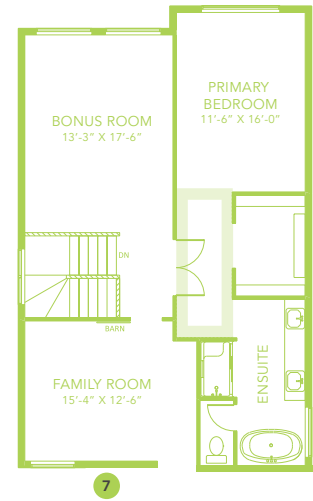

PRIYA H

SINGLE FAMILY HOME

2218 SQ FT

MAIN FLOOR 1049 SQ FT

SECOND FLOOR 1169 SQ FT

3-5 BEDS

2.5-3 BATHS

3-5 BEDS

2.5-3 BATHS

2218 SQ FT

OPTIONS

- 1 Bench Options
- 2 Fireplace Options
- 3 Main Floor Bedroom
- 4 Spice Kitchen
- 5 Butler Pantry
- 6 4th Bedroom
- 7 Family Room