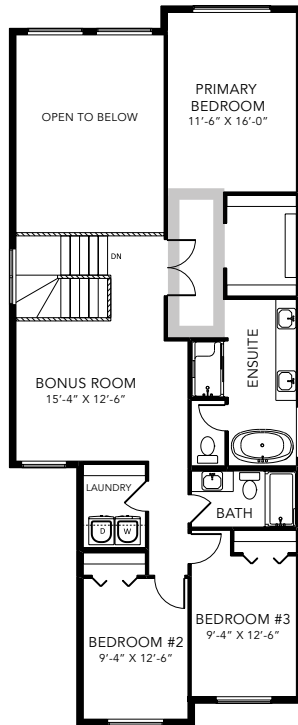

PRIYA H

SINGLE FAMILY HOME

2218 SQ FT

MAIN FLOOR 1049 SQ FT

SECOND FLOOR 1169 SQ FT

3-5 BEDS

2.5-3 BATHS

3-5 BEDS

2.5-3 BATHS

2218 SQ FT

OPTIONS

- 1 Bench Options
- 2 Fireplace Options
- 3 Main Floor Bedroom
- 4 Spice Kitchen
- 5 Butler Pantry
- 6 4th Bedroom
- 7 Family Room