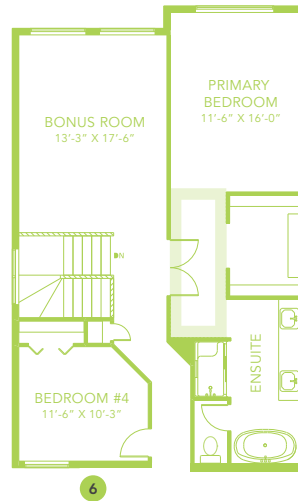

PRIYA H

SINGLE FAMILY HOME

2218 SQ FT

MAIN FLOOR 1049 SQ FT

SECOND FLOOR 1169 SQ FT

3-5 BEDS

2.5-3 BATHS

3-5 BEDS

2.5-3 BATHS

2218 SQ FT

OPTIONS

- 1 Bench Options
- 2 Fireplace Options
- 3 Main Floor Bedroom
- 4 Spice Kitchen
- 5 Butler Pantry
- 6 4th Bedroom
- 7 Family Room