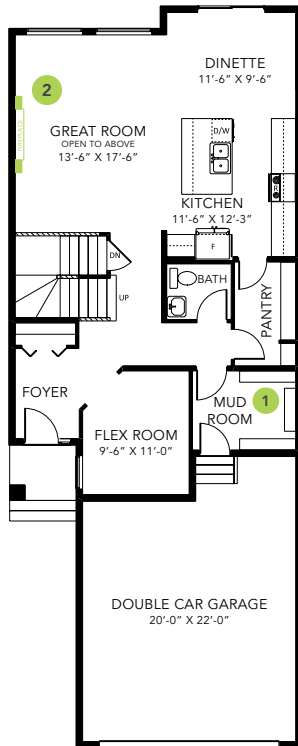

PRIYA H

SINGLE FAMILY HOME

2218 SQ FT

MAIN FLOOR 1049 SQ FT

SECOND FLOOR 1169 SQ FT

3-5 BEDS

2.5-3 BATHS

3-5 BEDS

2.5-3 BATHS

2218 SQ FT

OPTIONS

- 1 Bench Options
- 2 Fireplace Options
- 3 Main Floor Bedroom
- 4 Spice Kitchen
- 5 Butler Pantry
- 6 4th Bedroom
- 7 Family Room