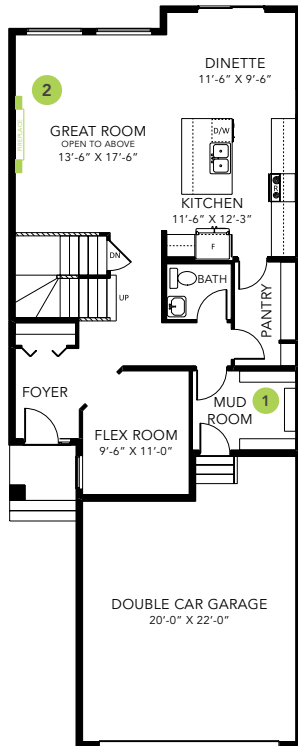

PRIYA FF

SINGLE FAMILY HOME

2218 SQ FT

MAIN FLOOR 1049 SQ FT

SECOND FLOOR 1169 SQ FT

3-5 BEDS

2.5-3 BATHS

3-5 BEDS

2.5-3 BATHS

2218 SQ FT

OPTIONS

- 1 Bench Options
- 2 Fireplace Options
- 3 Main Floor Bedroom
- 4 Spice Kitchen
- 5 Butler Pantry
- 6 4th Bedroom
- 7 Family Room