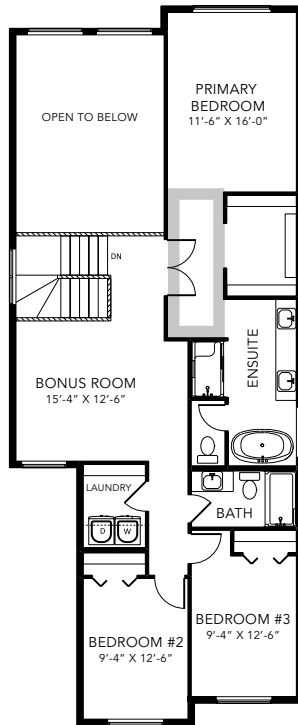

PRIYA FF

SINGLE FAMILY HOME

2218 SQ FT

MAIN FLOOR 1049 SQ FT

SECOND FLOOR 1169 SQ FT

3-5 BEDS

2.5-3 BATHS

3-5 BEDS

2.5-3 BATHS

2218 SQ FT

OPTIONS

- 1 Bench Options
- 2 Fireplace Options
- 3 Main Floor Bedroom
- 4 Spice Kitchen
- 5 Butler Pantry
- 6 4th Bedroom
- 7 Family Room