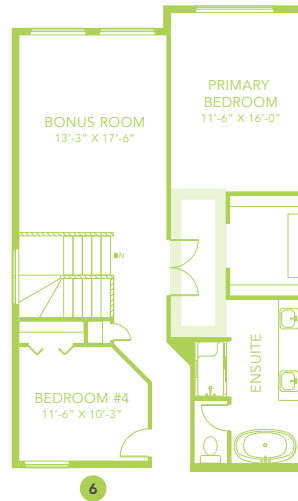

PRIYA FF

SINGLE FAMILY HOME

2218 SQ FT

MAIN FLOOR 1049 SQ FT

SECOND FLOOR 1169 SQ FT

3-5 BEDS

2.5-3 BATHS

3-5 BEDS

2.5-3 BATHS

2218 SQ FT

OPTIONS

- 1 Bench Options
- 2 Fireplace Options
- 3 Main Floor Bedroom
- 4 Spice Kitchen
- 5 Butler Pantry
- 6 4th Bedroom
- 7 Family Room