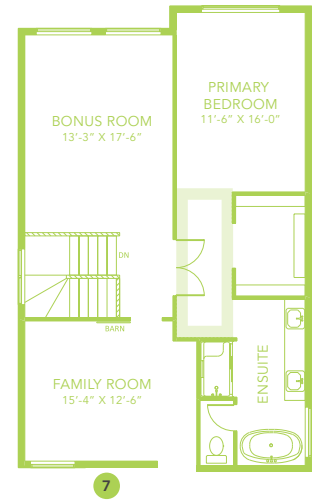

PRIYA FF

SINGLE FAMILY HOME

2218 SQ FT

MAIN FLOOR 1049 SQ FT

SECOND FLOOR 1169 SQ FT

3-5 BEDS

2.5-3 BATHS

3-5 BEDS

2.5-3 BATHS

2218 SQ FT

OPTIONS

- 1 Bench Options
- 2 Fireplace Options
- 3 Main Floor Bedroom
- 4 Spice Kitchen
- 5 Butler Pantry
- 6 4th Bedroom
- 7 Family Room