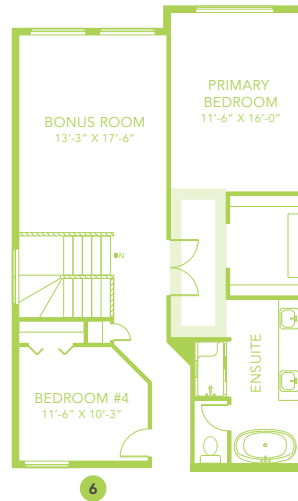

PRIYA FC

SINGLE FAMILY HOME

2218 SQ FT

MAIN FLOOR 1049 SQ FT

SECOND FLOOR 1169 SQ FT

3-5 BEDS

2.5-3 BATHS

3-5 BEDS

2.5-3 BATHS

2218 SQ FT

OPTIONS

- 1 Bench Options
- 2 Fireplace Options
- 3 Main Floor Bedroom
- 4 Spice Kitchen
- 5 Butler Pantry
- 6 4th Bedroom
- 7 Family Room