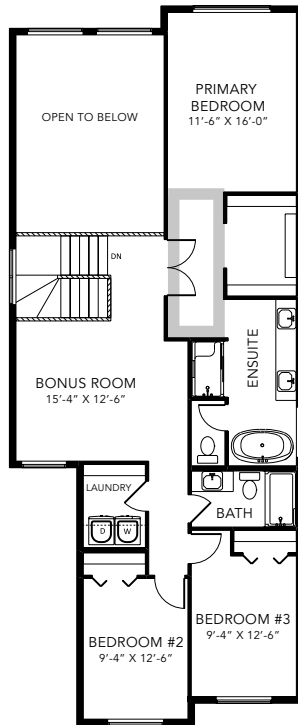

PRIYA FC

SINGLE FAMILY HOME

2218 SQ FT

MAIN FLOOR 1049 SQ FT

SECOND FLOOR 1169 SQ FT

3-5 BEDS

2.5-3 BATHS

3-5 BEDS

2.5-3 BATHS

2218 SQ FT

OPTIONS

- 1 Bench Options
- 2 Fireplace Options
- 3 Main Floor Bedroom
- 4 Spice Kitchen
- 5 Butler Pantry
- 6 4th Bedroom
- 7 Family Room