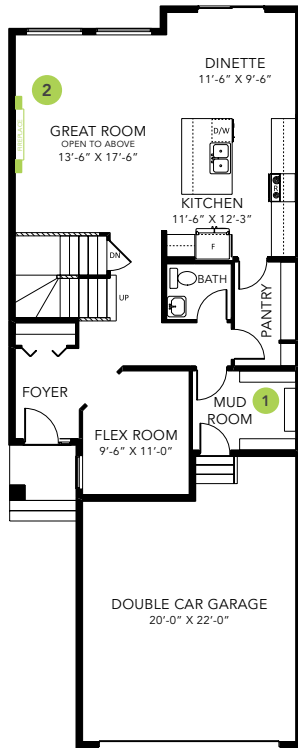

PRIYA FC

SINGLE FAMILY HOME

2218 SQ FT

MAIN FLOOR 1049 SQ FT

SECOND FLOOR 1169 SQ FT

3-5 BEDS

2.5-3 BATHS

3-5 BEDS

2.5-3 BATHS

2218 SQ FT

OPTIONS

- 1 Bench Options
- 2 Fireplace Options
- 3 Main Floor Bedroom
- 4 Spice Kitchen
- 5 Butler Pantry
- 6 4th Bedroom
- 7 Family Room