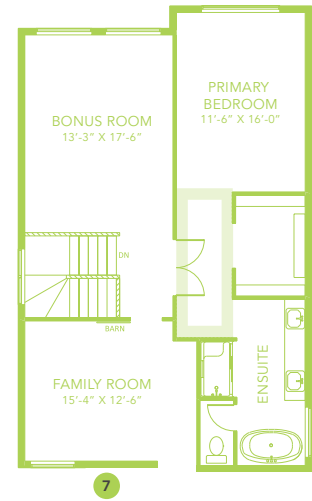

PRIYA FC

SINGLE FAMILY HOME

2218 SQ FT

MAIN FLOOR 1049 SQ FT

SECOND FLOOR 1169 SQ FT

3-5 BEDS

2.5-3 BATHS

3-5 BEDS

2.5-3 BATHS

2218 SQ FT

OPTIONS

- 1 Bench Options
- 2 Fireplace Options
- 3 Main Floor Bedroom
- 4 Spice Kitchen
- 5 Butler Pantry
- 6 4th Bedroom
- 7 Family Room