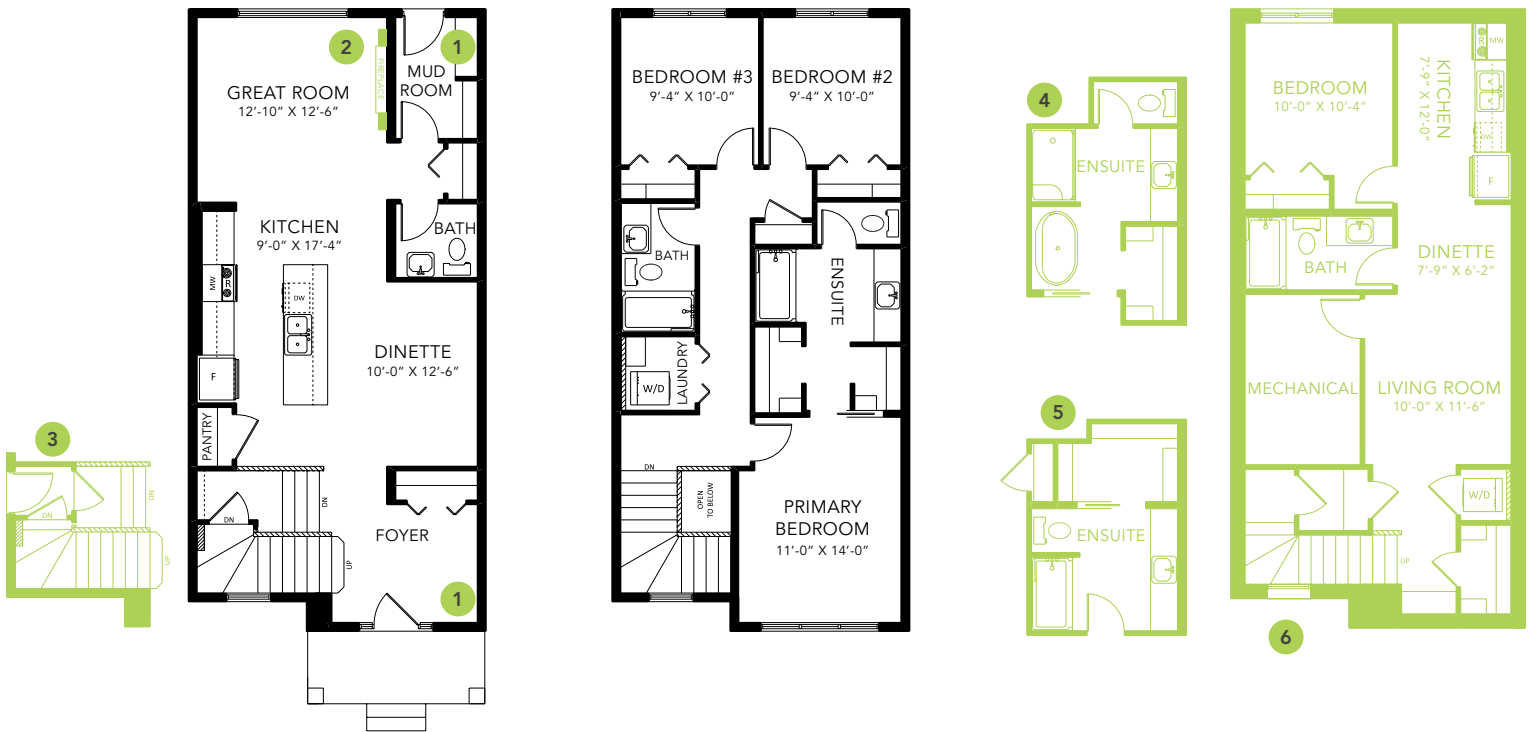

MIA K

LANED HOME

1584 SQ FT

MAIN FLOOR 824 SQ FT

SECOND FLOOR 760 SQ FT

3 BEDS

2.5 BATHS

3 BEDS

2.5 BATHS

1584 SQ FT

OPTIONS

- 1 Bench Options
- 2 Fireplace Options
- 3 Side Entry
- 4 4-Piece Ensuite
- 5 Alternative 3-Piece Ensuite
- 6 Legal Income Suite