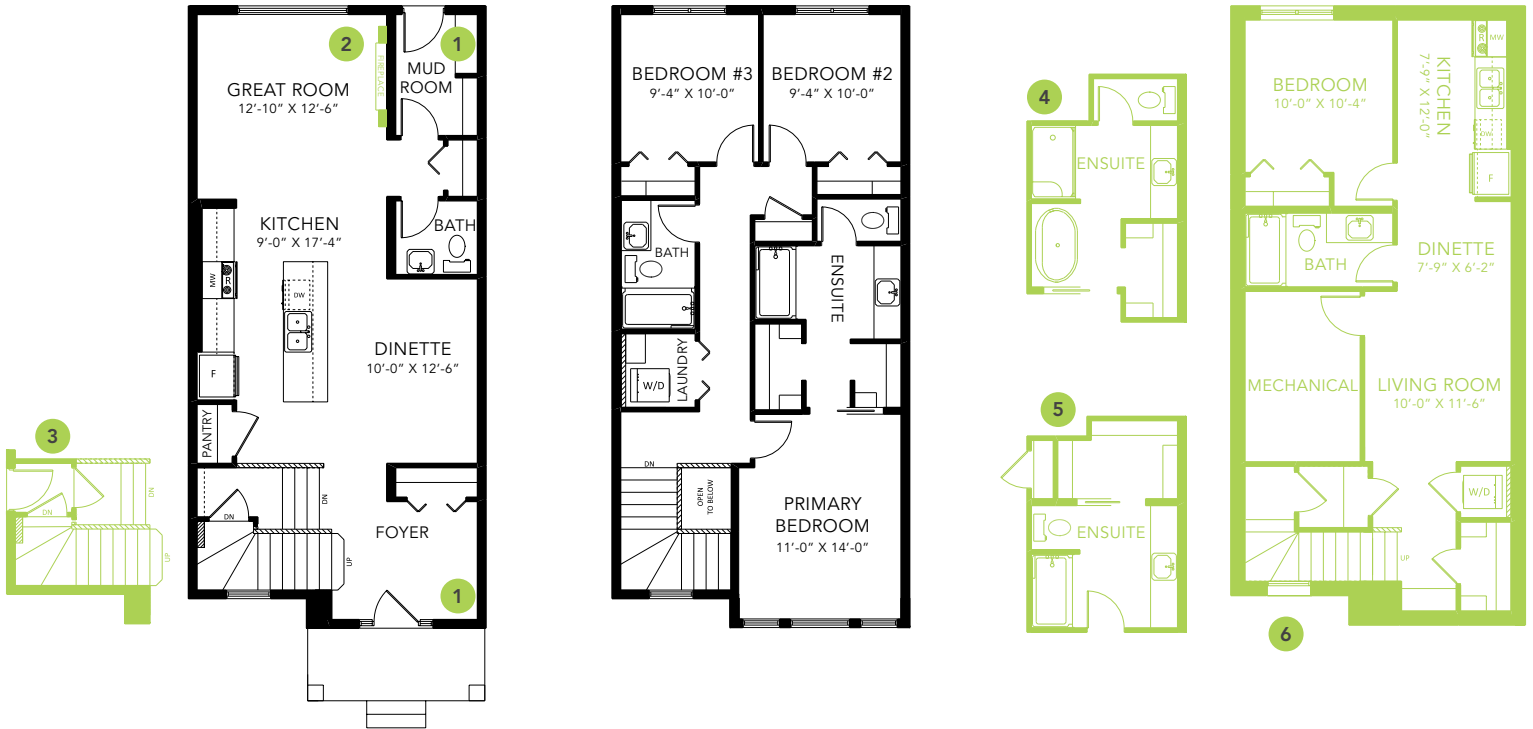

MIA H

LANED HOME

1584 SQ FT

MAIN FLOOR 824 SQ FT

SECOND FLOOR 760 SQ FT

3 BEDS

2.5 BATHS

3 BEDS

2.5 BATHS

1584 SQ FT

OPTIONS

- 1 Bench Options
- 2 Fireplace Options
- 3 Side Entry
- 4 4-Piece Ensuite
- 5 Alternative 3-Piece Ensuite
- 6 Legal Income Suite