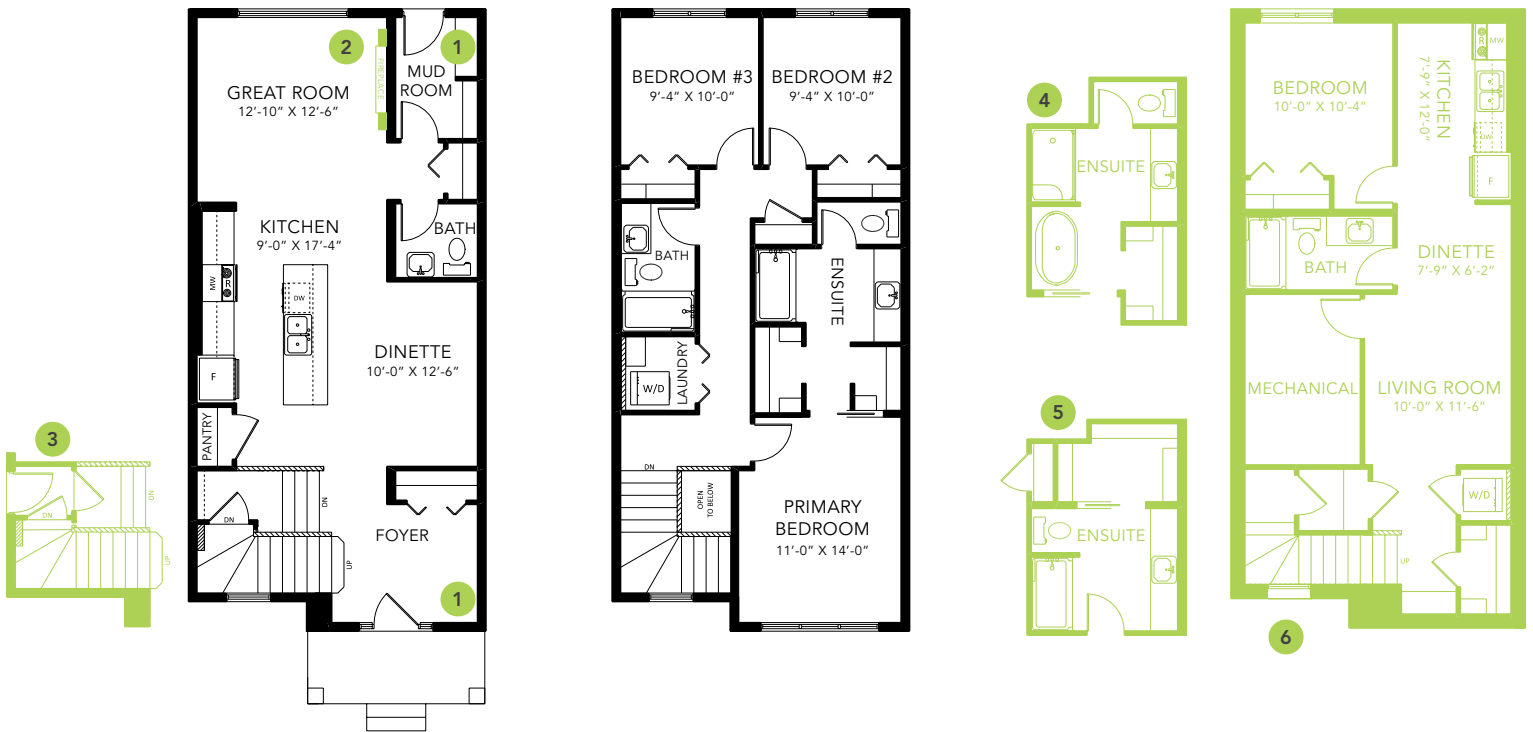

# MIA B

LANED HOME

# 1584 SQ FT

MAIN FLOOR 824 SQ FT

SECOND FLOOR 760 SQ FT

3 BEDS

2.5 BATHS

3 BEDS

2.5 BATHS

1584 SQ FT

OPTIONS

- 1 Bench Options
- 2 Fireplace Options
- 3 Side Entry
- 4 4-Piece Ensuite
- 5 Alternative 3-Piece Ensuite
- 6 Legal Income Suite