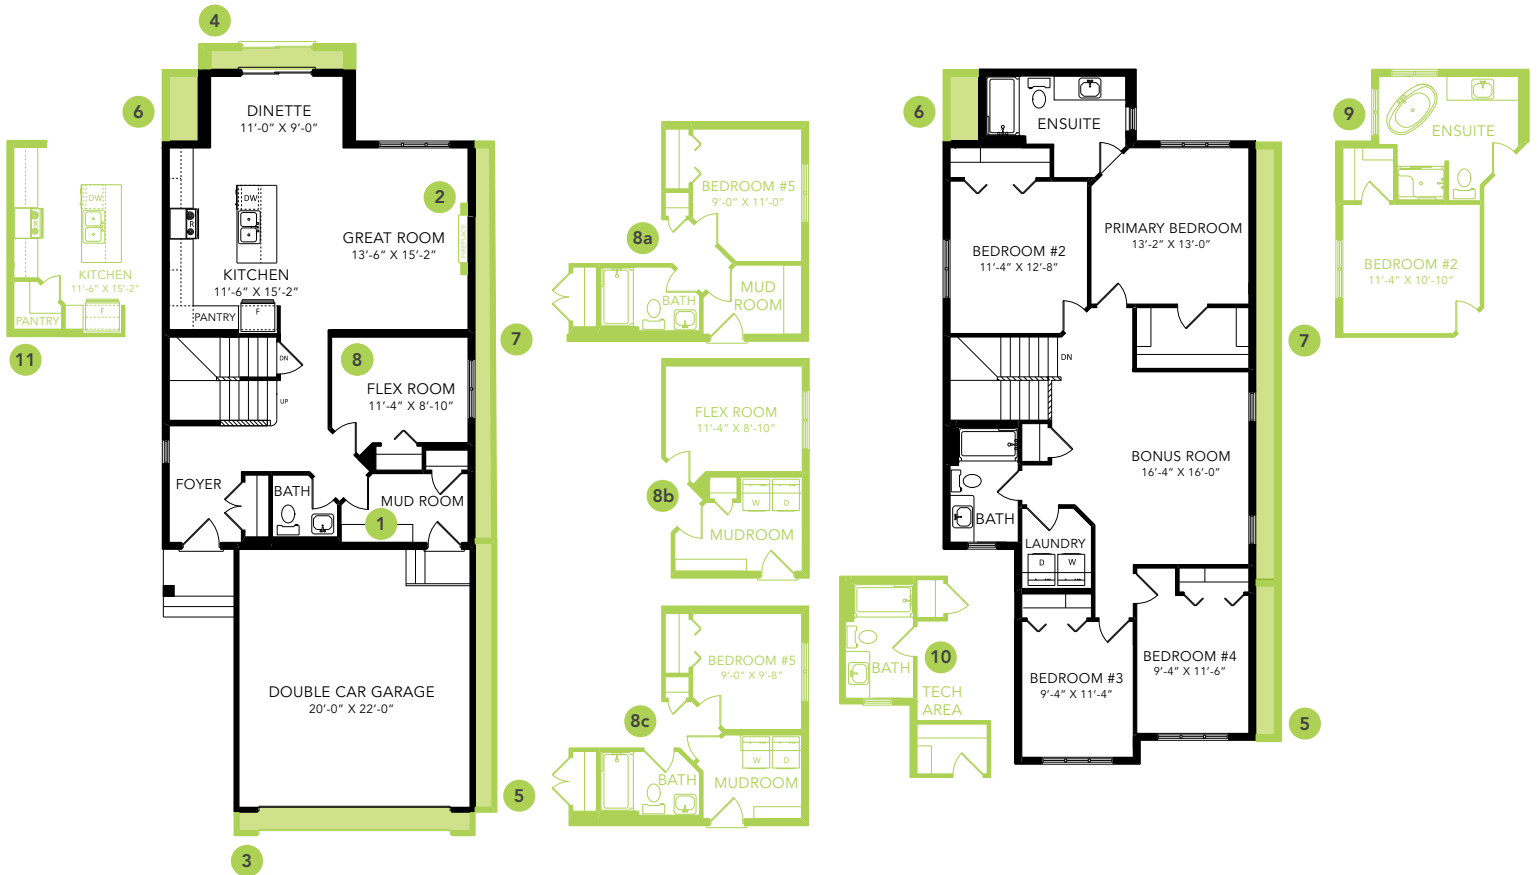

# KENNEDY II B

SINGLE FAMILY HOME

## 2203 SQ FT

MAIN FLOOR 962 SQ FT

SECOND FLOOR 1241 SQ FT

4-5 BEDS

2.5-3 BATHS

4-5 BEDS

2.5-3 BATHS

2203 SQ FT

## OPTIONS

- 1 Bench Options
- 2 Fireplace Options
- 3 Lengthen Garage By 2'
- 4 Lengthen Dinette By 2'
- 5 Widen Garage & Bedroom #4 By 2'
- 6 Widen Dinette & Ensuite by 2'
- 7 Widen Entire Home by 2'
- 8a Main Floor Bedroom & Full Bathroom
- 8b Flex Room & Main Floor Laundry
- 8c Bedroom with Full Bath & Laundry
- 9 4-Piece Ensuite
- 10 Second Floor Tech Area
- 11 Corner Pantry