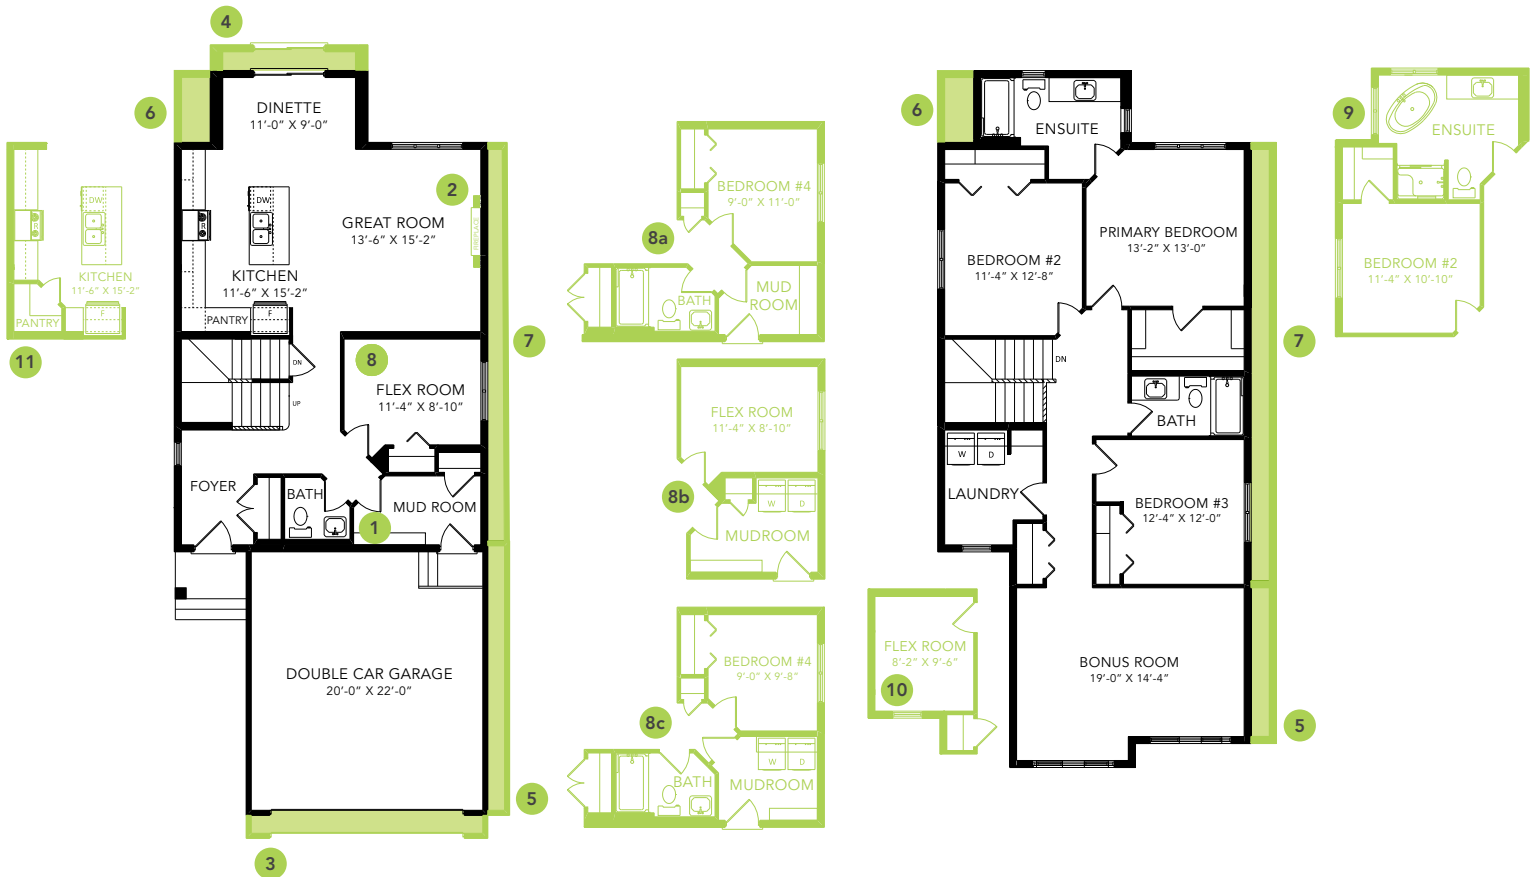

KENNEDY P

SINGLE FAMILY HOME

2203 SQ FT

MAIN FLOOR 962 SQ FT

SECOND FLOOR 1241 SQ FT

3-4 BEDS

2.5-3 BATHS

3-4 BEDS

2.5-3 BATHS

2203 SQ FT

OPTIONS

- 1 Bench Options
- 2 Fireplace Options
- 3 Lengthen Garage By 2'
- 4 Lengthen Dinette By 2'
- 5 Widen Garage & Bonus Room By 2'
- 6 Widen Dinette & Ensuite by 2'
- 7 Widen Entire Home by 2'
- 8a Main Floor Bedroom & Full Bathroom
- 8b Flex Room & Main Floor Laundry
- 8c Main Floor Bedroom with Full Bath & Laundry
- 9 4-Piece Ensuite
- 10 Second Floor Flex Room
- 11 Corner Pantry