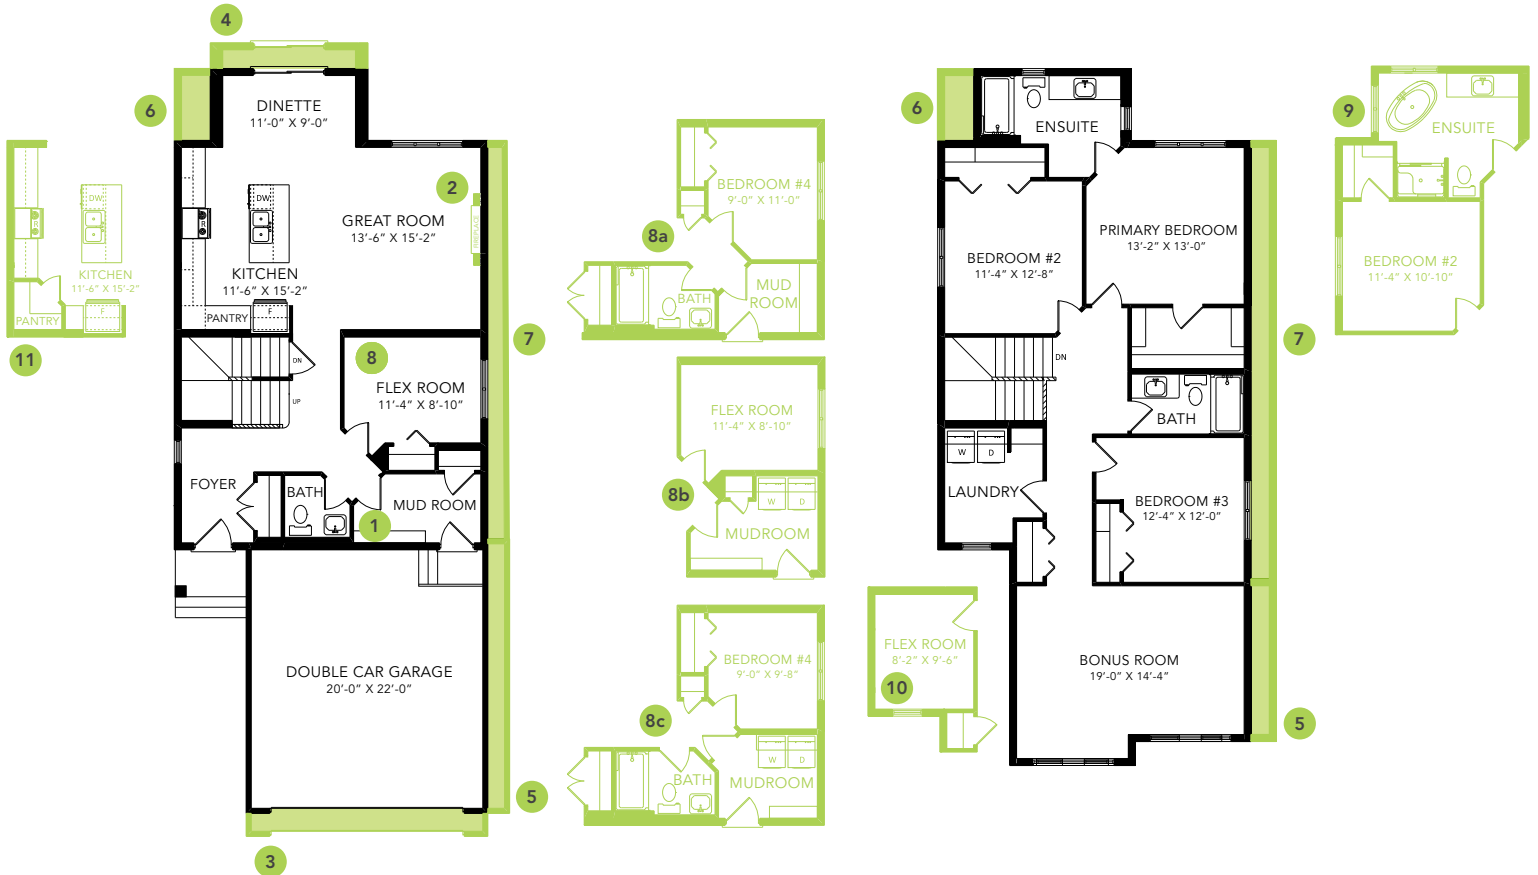

KENNEDY FC

SINGLE FAMILY HOME

2203 SQ FT

MAIN FLOOR 962 SQ FT

SECOND FLOOR 1241 SQ FT

3-4 BEDS

2.5-3 BATHS

3-4 BEDS

2.5-3 BATHS

2203 SQ FT

OPTIONS

- 1 Bench Options
- 2 Fireplace Options
- 3 Lengthen Garage By 2'
- 4 Lengthen Dinette By 2'
- 5 Widen Garage & Bonus Room By 2'
- 6 Widen Dinette & Ensuite by 2'
- 7 Widen Entire Home by 2'
- 8a Main Floor Bedroom & Full Bathroom
- 8b Flex Room & Main Floor Laundry
- 8c Main Floor Bedroom with Full Bath & Laundry
- 9 4-Piece Ensuite
- 10 Second Floor Flex Room
- 11 Corner Pantry