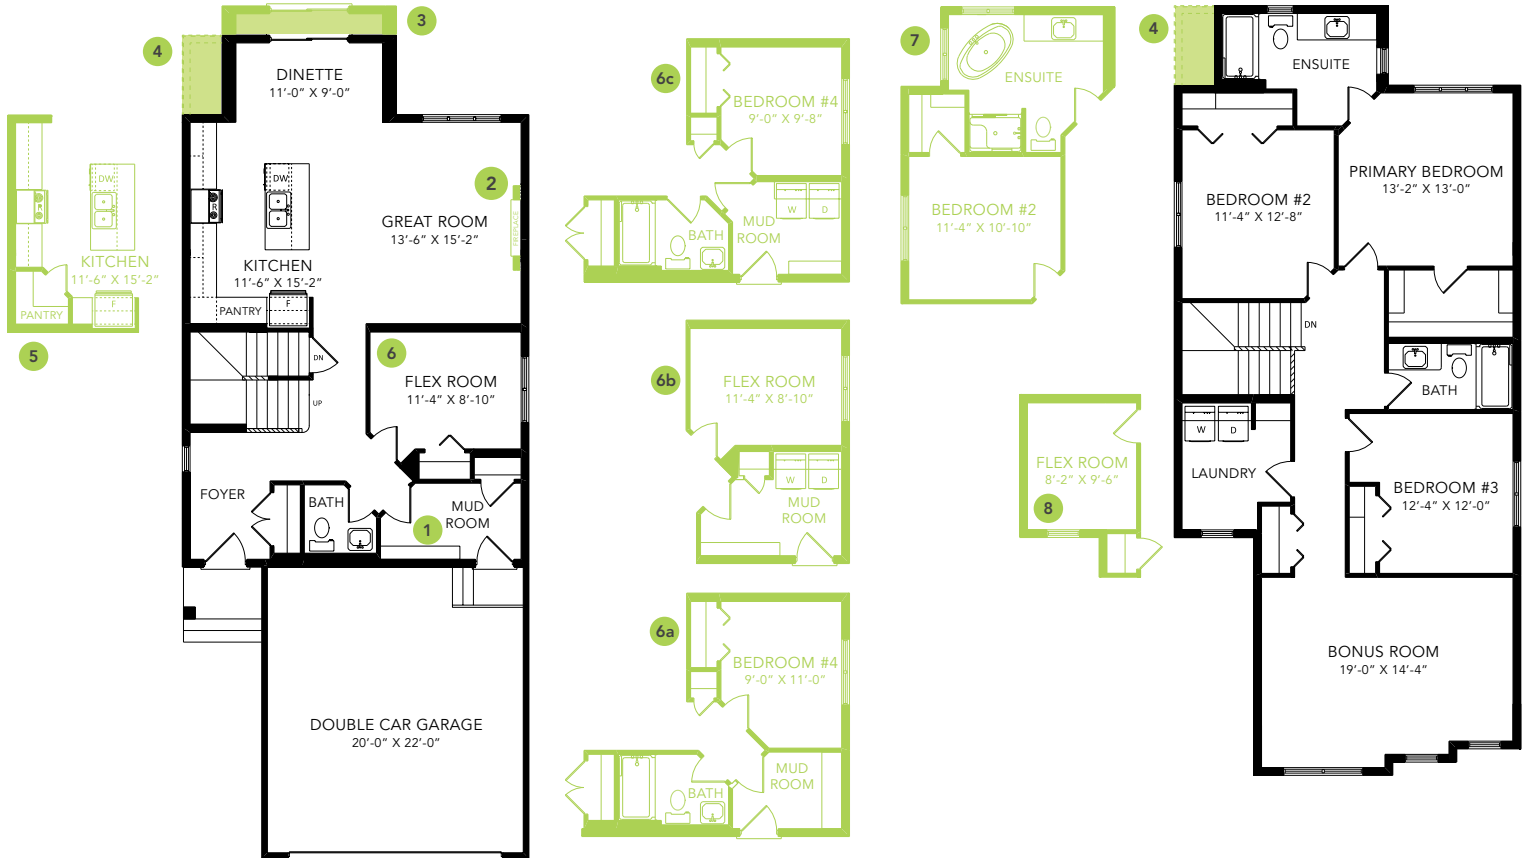

# KENNEDY I K

SINGLE FAMILY HOME

## 2208 SQ FT

MAIN FLOOR 962 SQ FT

SECOND FLOOR 1246 SQ FT

3-4 BEDS

2.5-3 BATHS

3-4 BEDS

2.5-3 BATHS

2208 SQ FT

**OPTIONS**

- 1 Bench Options
- 2 Fireplace Options
- 3 Lengthen Dinette By 2'
- 4 Widen Dinette & Ensuite By 2'
- 5 Corner Pantry
- 6a Main Floor Bedroom & Full Bathroom
- 6b Main Floor Flex Room & Laundry
- 6c Main Floor Bedroom With Full Bathroom & Laundry
- 7 4-Piece Ensuite
- 8 Second Floor Flex Room & Main Floor Laundry