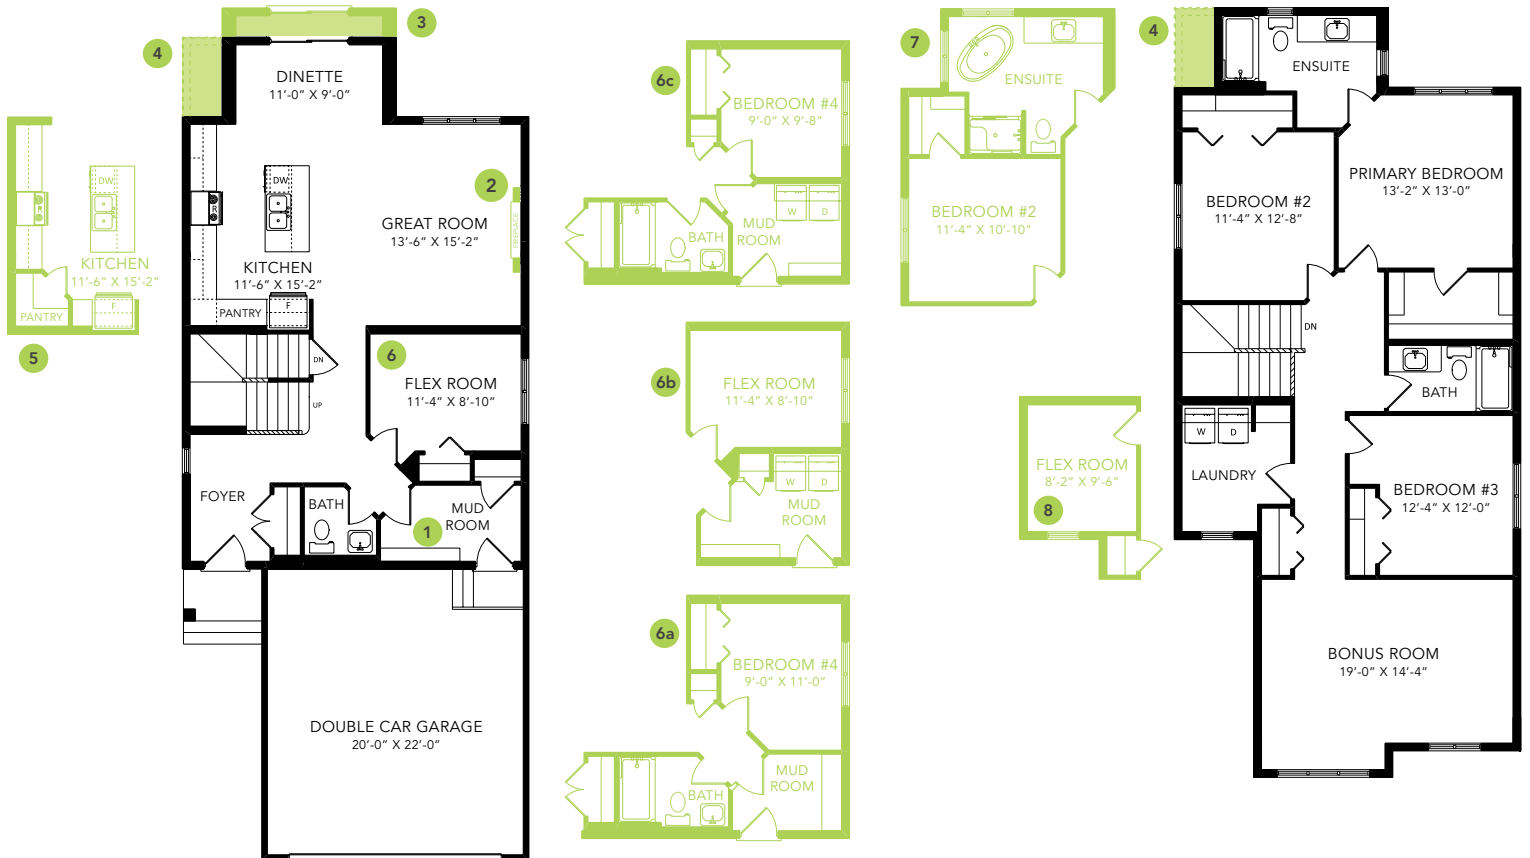

KENNEDY I FF

SINGLE FAMILY HOME

2203 SQ FT

MAIN FLOOR 962 SQ FT

SECOND FLOOR 1241 SQ FT

3-4 BEDS

2.5-3 BATHS

3-4 BEDS

2.5-3 BATHS

2203 SQ FT

OPTIONS

- 1 Bench Options
- 2 Fireplace Options
- 3 Lengthen Dinette By 2'
- 4 Widen Dinette & Ensuite By 2'
- 5 Corner Pantry
- 6a Main Floor Bedroom & Full Bathroom
- 6b Main Floor Flex Room & Laundry
- 6c Main Floor Bedroom With Full Bathroom & Laundry
- 7 4-Piece Ensuite
- 8 Second Floor Flex Room & Main Floor Laundry