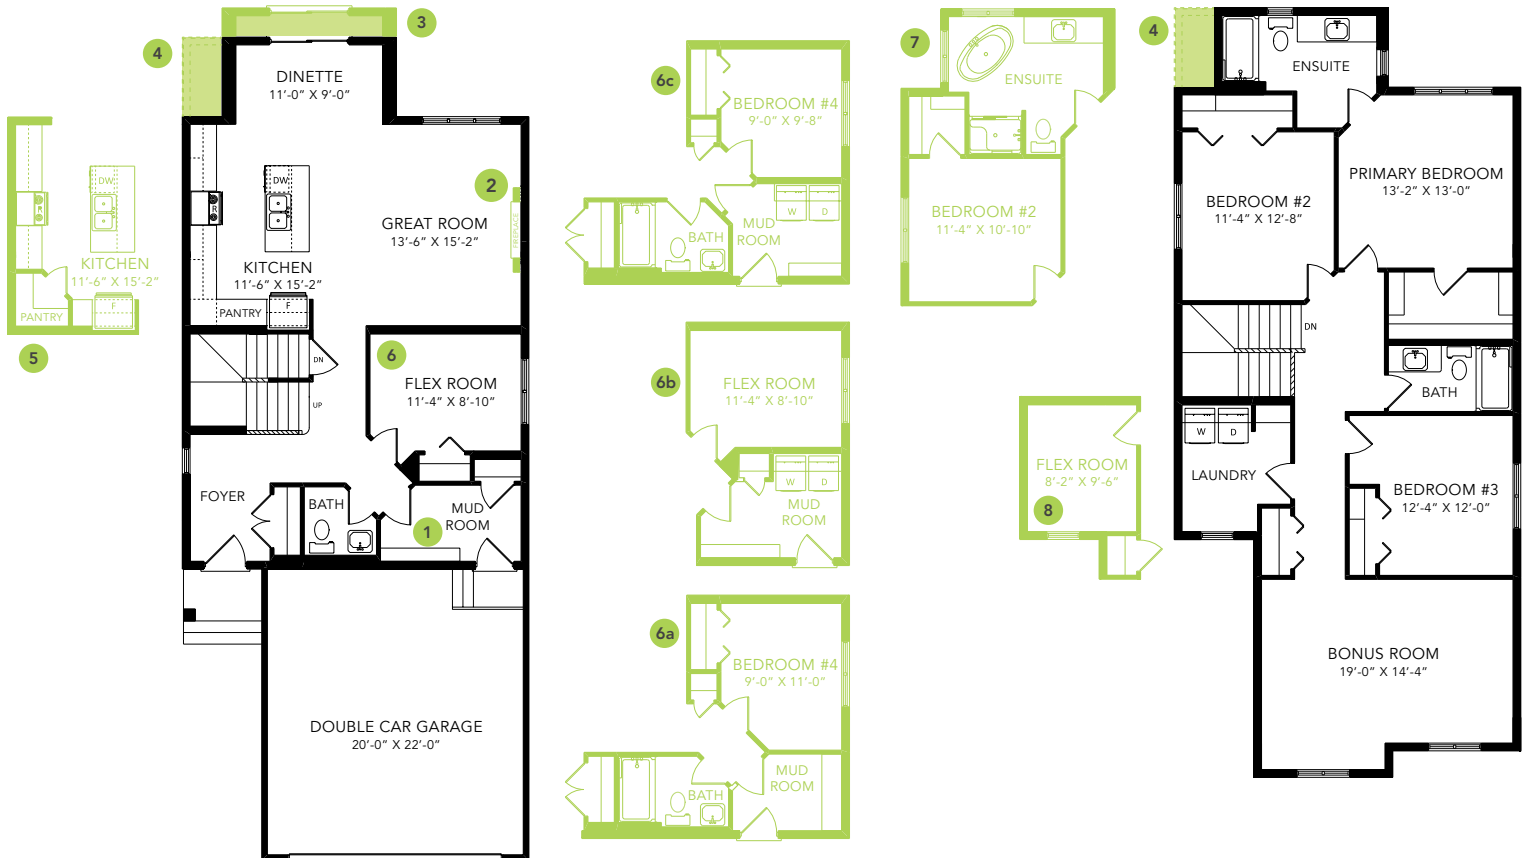

KENNEDY I FC

SINGLE FAMILY HOME

2203 SQ FT

MAIN FLOOR 962 SQ FT

SECOND FLOOR 1241 SQ FT

3-4 BEDS

2.5-3 BATHS

3-4 BEDS

2.5-3 BATHS

2203 SQ FT

OPTIONS

- 1 Bench Options
- 2 Fireplace Options
- 3 Lengthen Dinette By 2'
- 4 Widen Dinette & Ensuite By 2'
- 5 Corner Pantry
- 6a Main Floor Bedroom & Full Bathroom
- 6b Main Floor Flex Room & Laundry
- 6c Main Floor Bedroom With Full Bathroom & Laundry
- 7 4-Piece Ensuite
- 8 Second Floor Flex Room & Main Floor Laundry