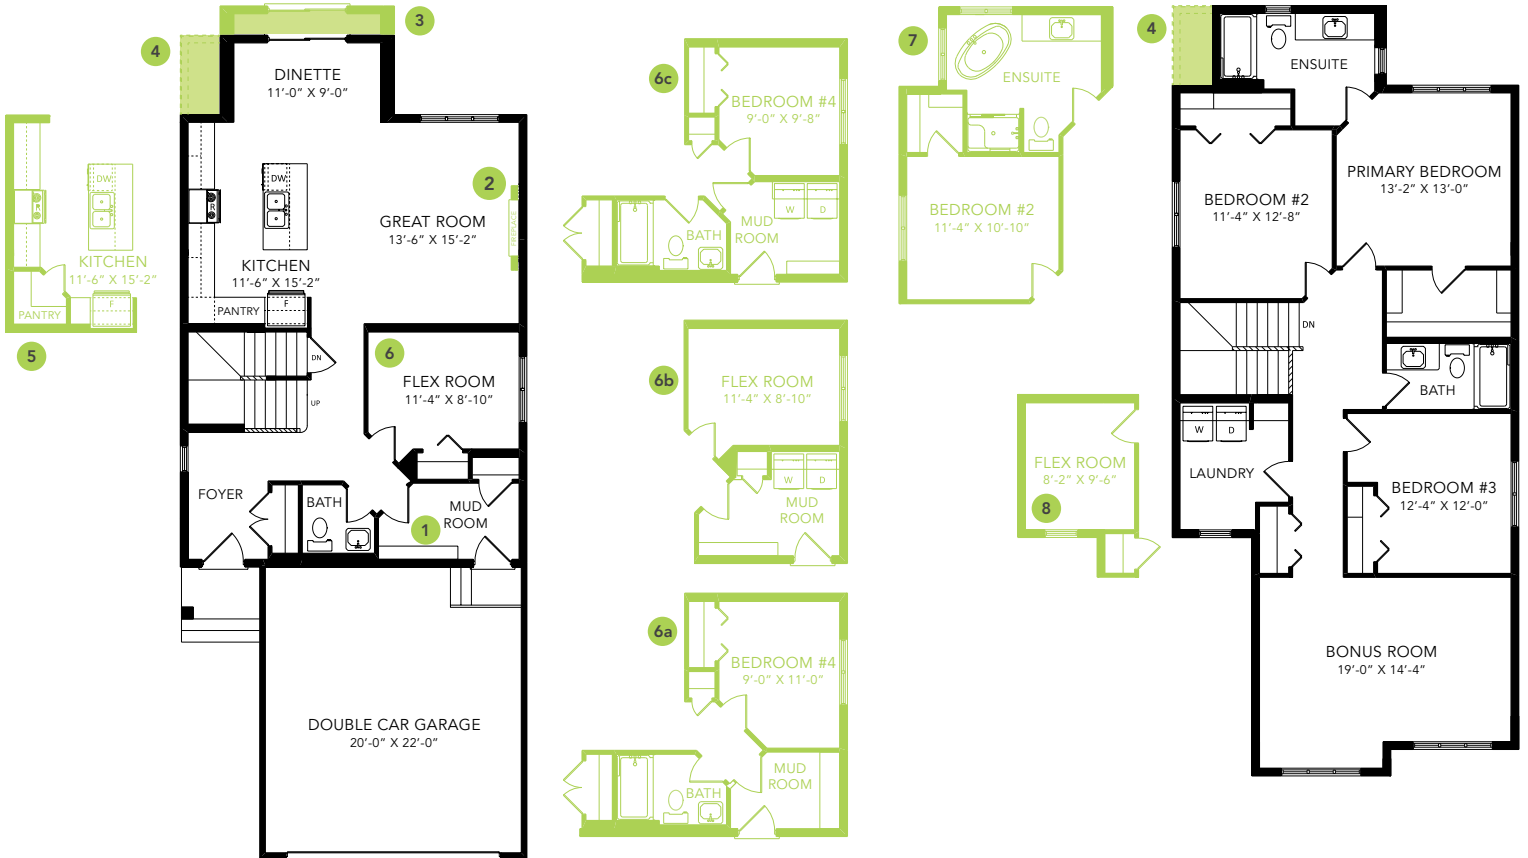

KENNEDY I P

SINGLE FAMILY HOME - CAMBRIAN

2203 SQ FT

MAIN FLOOR 962 SQ FT

SECOND FLOOR 1241 SQ FT

3-4 BEDS

2.5-3 BATHS

3-4 BEDS

2.5-3 BATHS

2203 SQ FT

OPTIONS

- 1 Bench Options
- 2 Fireplace Options
- 3 Lengthen Dinette By 2'
- 4 Widen Dinette & Ensuite By 2'
- 5 Corner Pantry
- 6a Main Floor Bedroom & Full Bathroom
- 6b Main Floor Flex Room & Laundry
- 6c Main Floor Bedroom With Full Bathroom & Laundry
- 7 4-Piece Ensuite
- 8 Second Floor Flex Room & Main Floor Laundry