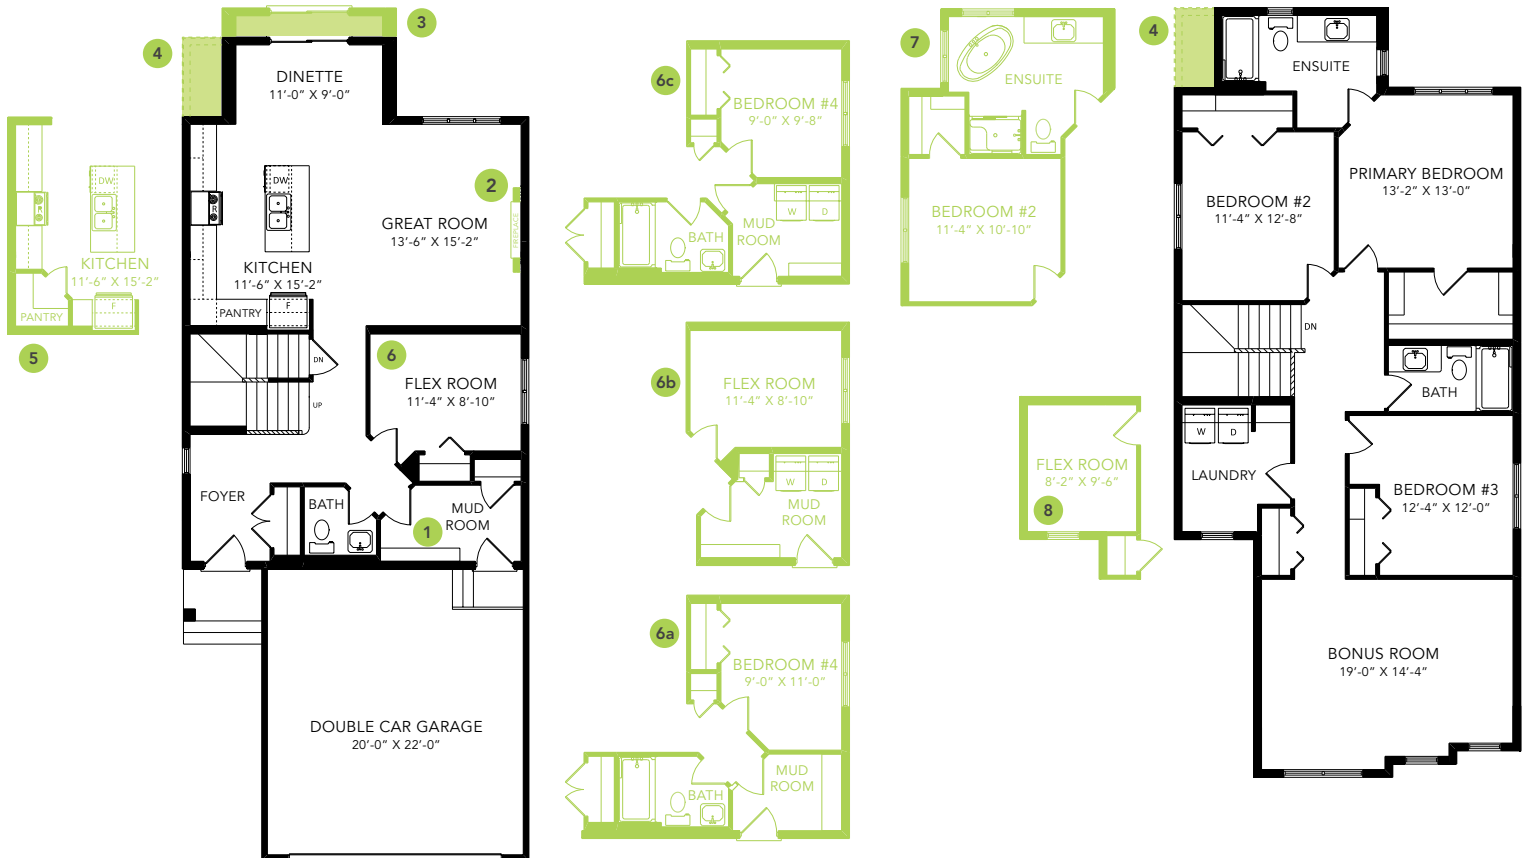

KENNEDY I H

SINGLE FAMILY HOME - CAMBRIAN

2208 SQ FT

MAIN FLOOR 962 SQ FT

SECOND FLOOR 1246 SQ FT

3-4 BEDS

2.5-3 BATHS

3-4 BEDS

2.5-3 BATHS

2208 SQ FT

OPTIONS

- 1 Bench Options
- 2 Fireplace Options
- 3 Lengthen Dinette By 2'
- 4 Widen Dinette & Ensuite By 2'
- 5 Corner Pantry
- 6a Main Floor Bedroom & Full Bathroom
- 6b Main Floor Flex Room & Laundry
- 6c Main Floor Bedroom With Full Bathroom & Laundry
- 7 4-Piece Ensuite
- 8 Second Floor Flex Room & Main Floor Laundry