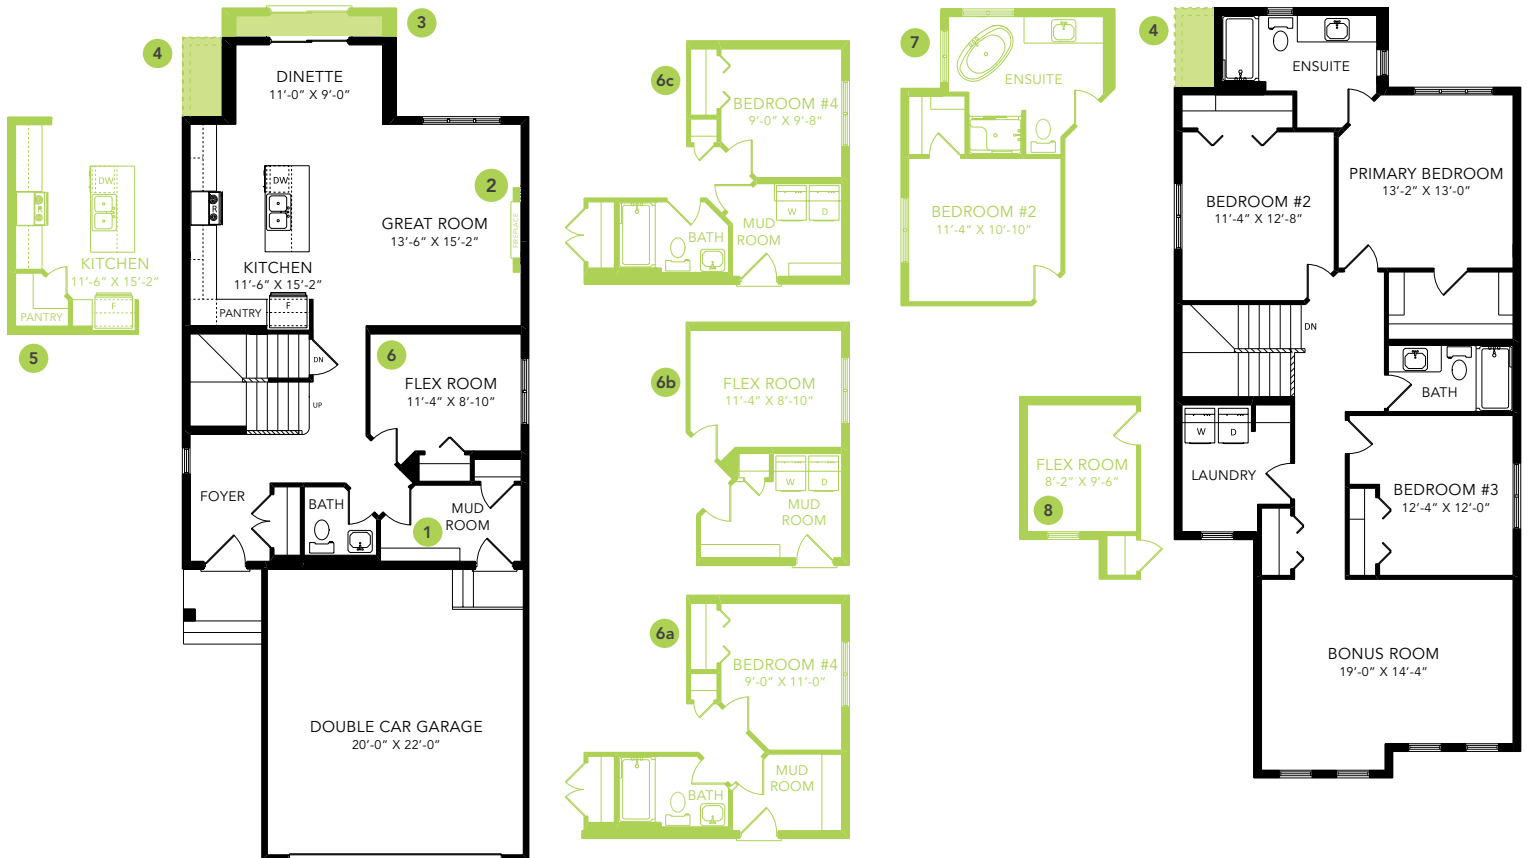

KENNEDY I B

SINGLE FAMILY HOME

2203 SQ FT

MAIN FLOOR 962 SQ FT

SECOND FLOOR 1241 SQ FT

3-4 BEDS

2.5-3 BATHS

3-4 BEDS

2.5-3 BATHS

2203 SQ FT

OPTIONS

- 1 Bench Options
- 2 Fireplace Options
- 3 Lengthen Dinette By 2'
- 4 Widen Dinette & Ensuite By 2'
- 5 Corner Pantry
- 6a Main Floor Bedroom & Full Bathroom
- 6b Main Floor Flex Room & Laundry
- 6c Main Floor Bedroom With Full Bathroom & Laundry
- 7 4-Piece Ensuite
- 8 Second Floor Flex Room & Main Floor Laundry