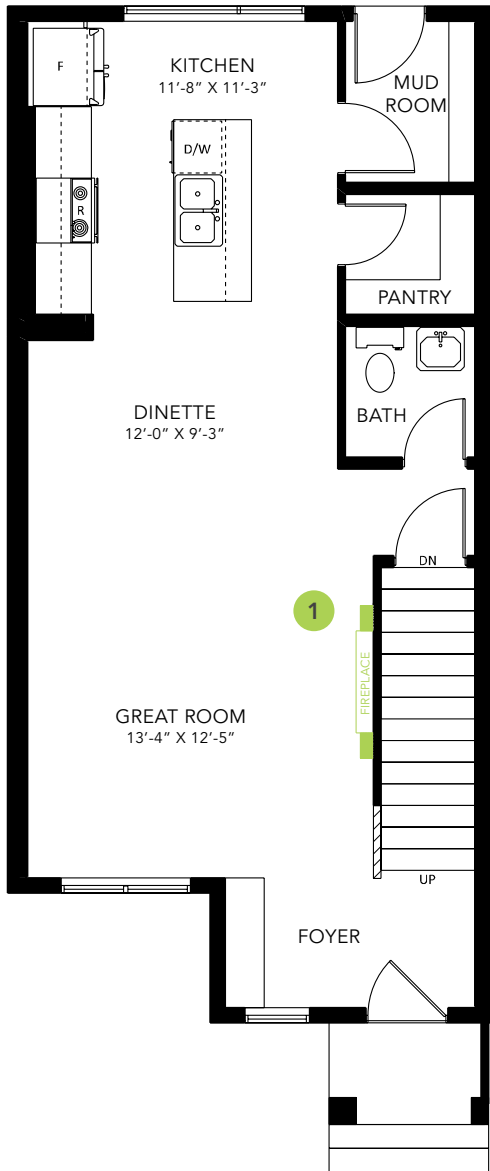

JADE

TOWNHOME

1314 SQ FT

MAIN FLOOR 665 SQ FT

SECOND FLOOR 649 SQ FT

3 BEDS

2.5 BATHS

3 BEDS

2.5 BATHS

1314 SQ FT

1 Fireplace Option