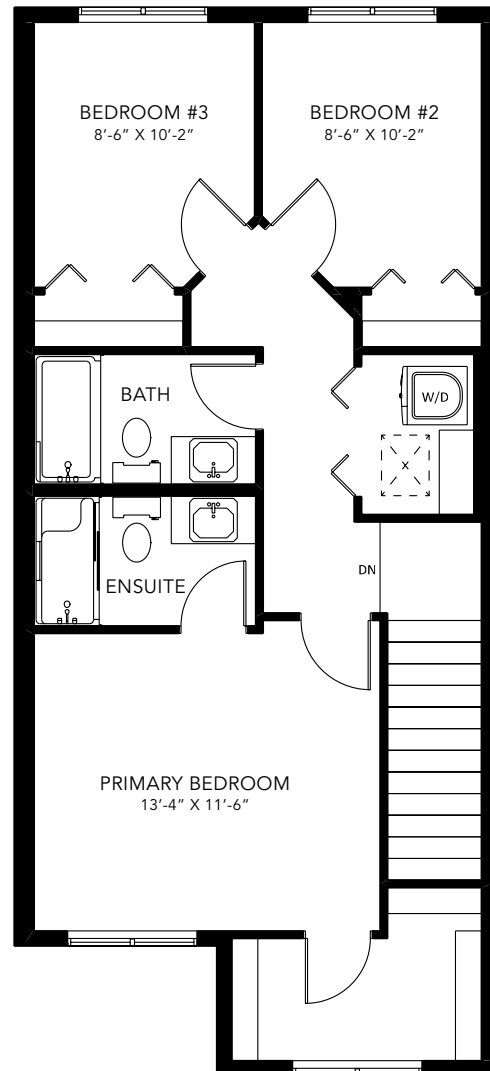

JADE

TOWNHOME

1314 SQ FT

MAIN FLOOR 665 SQ FT

SECOND FLOOR 649 SQ FT

3 BEDS

2.5 BATHS

3 BEDS

2.5 BATHS

1314 SQ FT

1 Fireplace Option