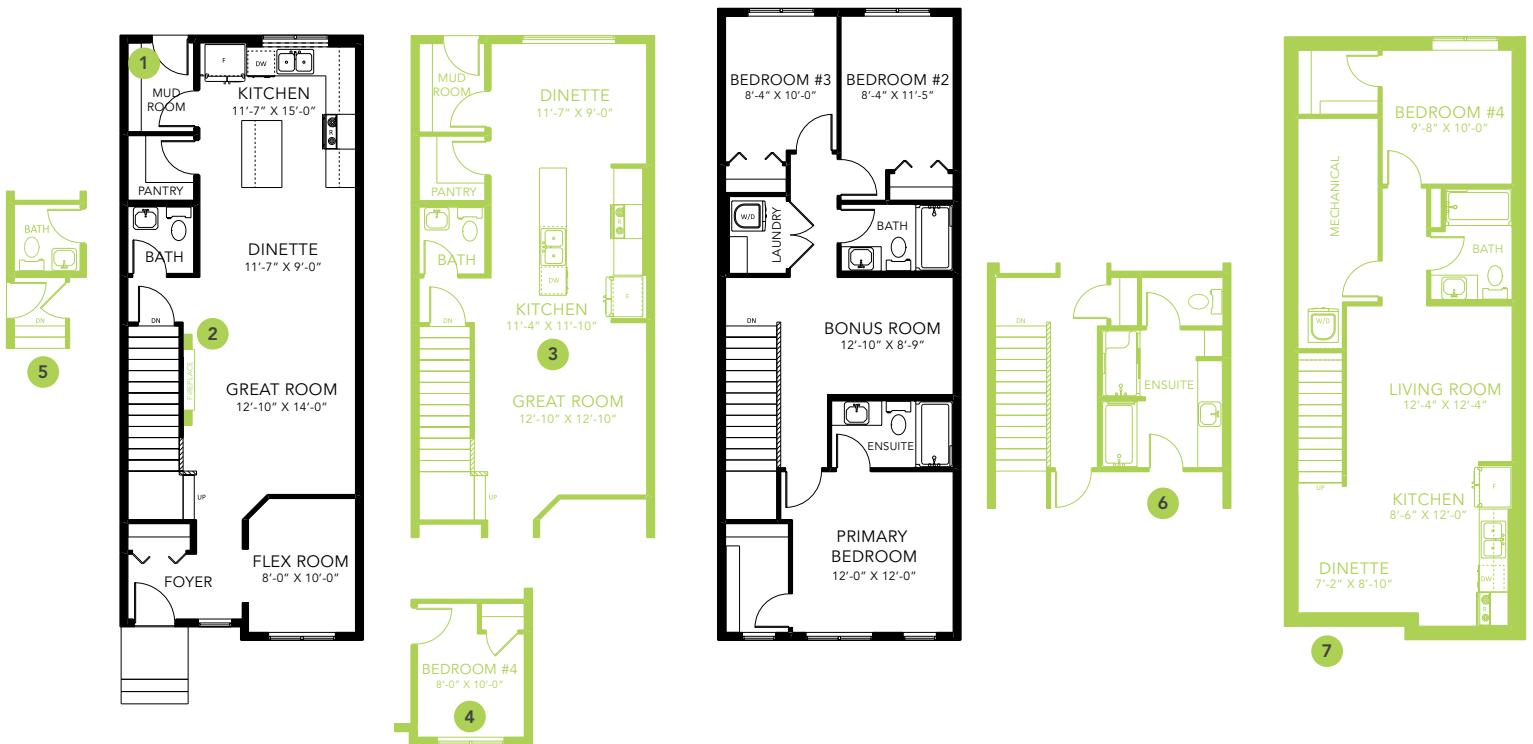

## 1592 SQ FT

MAIN FLOOR 801 SQ FT

SECOND FLOOR 791 SQ FT

3-4 BEDS

2.5 BATHS

3-4 BEDS

2.5 BATHS

1592 SQ FT

**OPTIONS**

- 1 Bench Options
- 2 Fireplace Options
- 3 Central Kitchen
- 4 Main Floor Bedroom
- 5 Side Entry
- 6 4-Piece Ensuite
- 7 Legal Income Suite