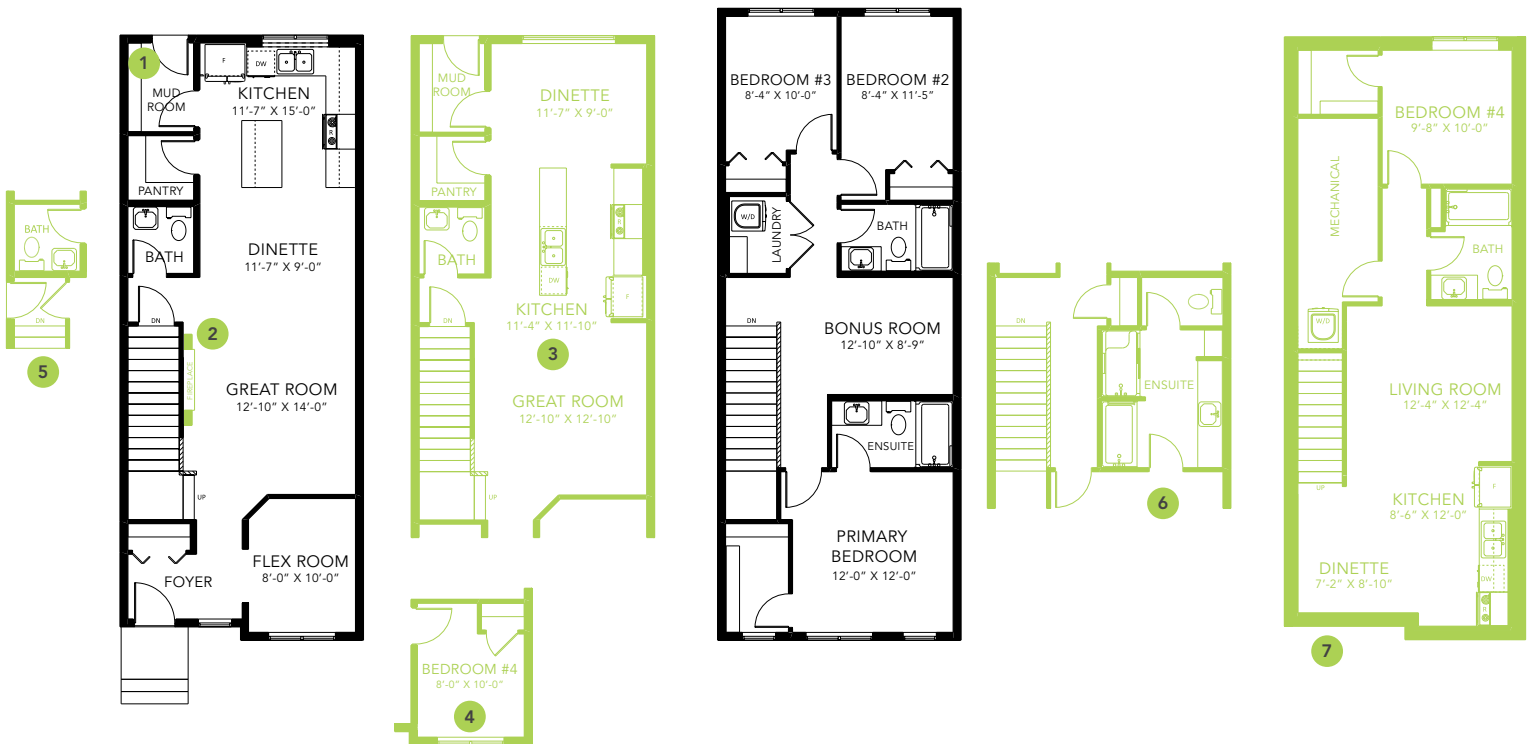

FLORA K

LANED HOME

1592 SQ FT

MAIN FLOOR 801 SQ FT

SECOND FLOOR 791 SQ FT

3-4 BEDS

2.5 BATHS

3-4 BEDS

2.5 BATHS

1592 SQ FT

OPTIONS

- 1 Bench Options
- 2 Fireplace Options
- 3 Central Kitchen
- 4 Main Floor Bedroom
- 5 Side Entry
- 6 4-Piece Ensuite
- 7 Legal Income Suite