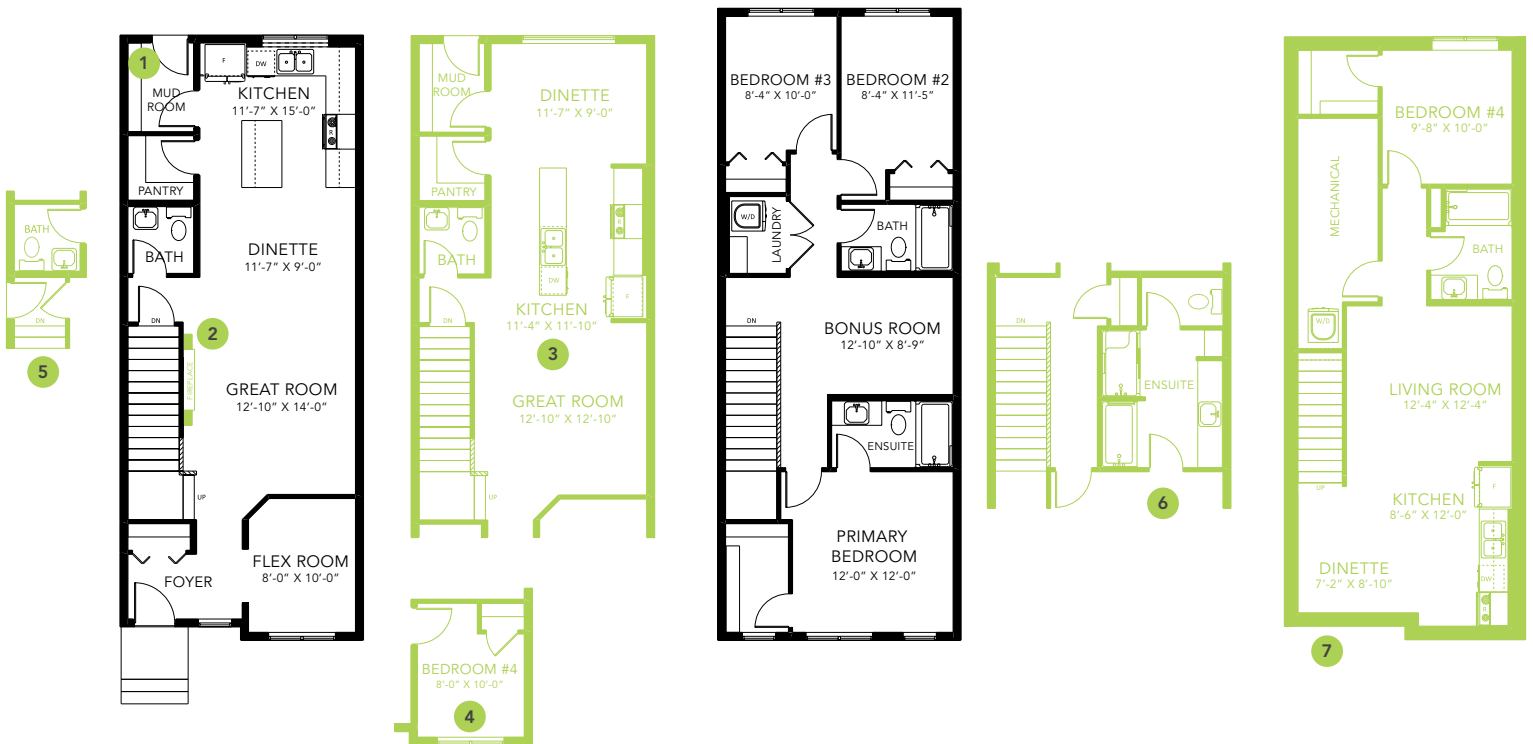

FLORA F

LANED HOME

1592 SQ FT

MAIN FLOOR 801 SQ FT

SECOND FLOOR 791 SQ FT

3-4 BEDS

2.5 BATHS

3-4 BEDS

2.5 BATHS

1592 SQ FT

OPTIONS

- 1 Bench Options
- 2 Fireplace Options
- 3 Central Kitchen
- 4 Main Floor Bedroom
- 5 Side Entry
- 6 4-Piece Ensuite
- 7 Legal Income Suite