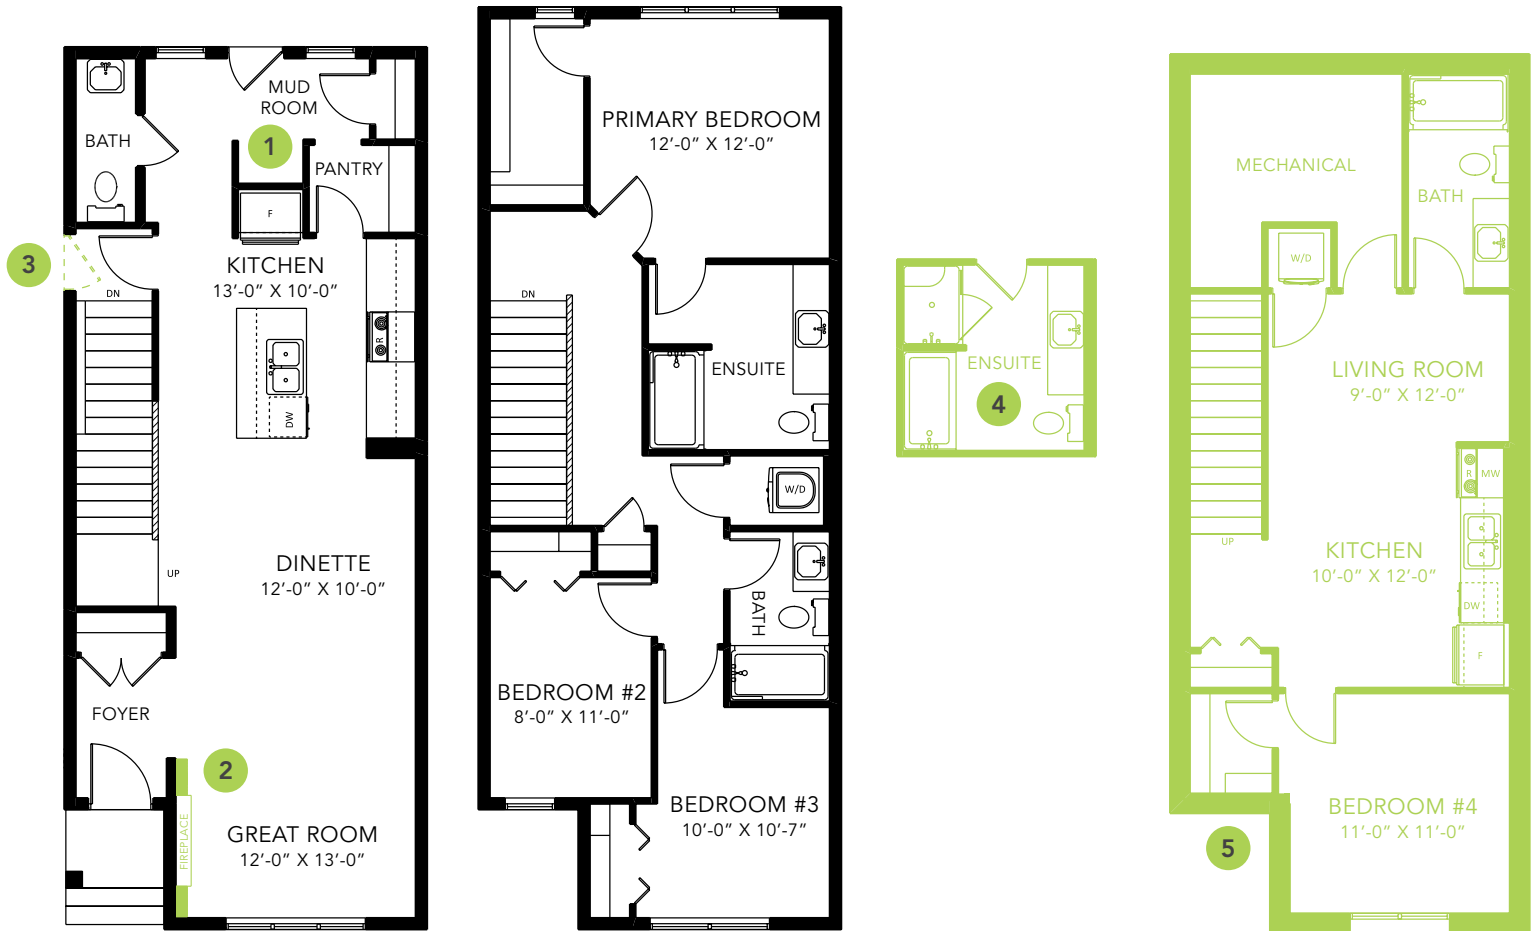

ELISE P

LANED HOME

1517 SQ FT

MAIN FLOOR 762 SQ FT

SECOND FLOOR 755 SQ FT

3 BEDS

2.5 BATHS

3 BEDS

2.5 BATHS

1517 SQ FT

OPTIONS

- 1 Bench Options
- 2 Fireplace Options
- 3 Side Entry
- 4 4 Piece Ensuite
- 5 Legal Income Suite