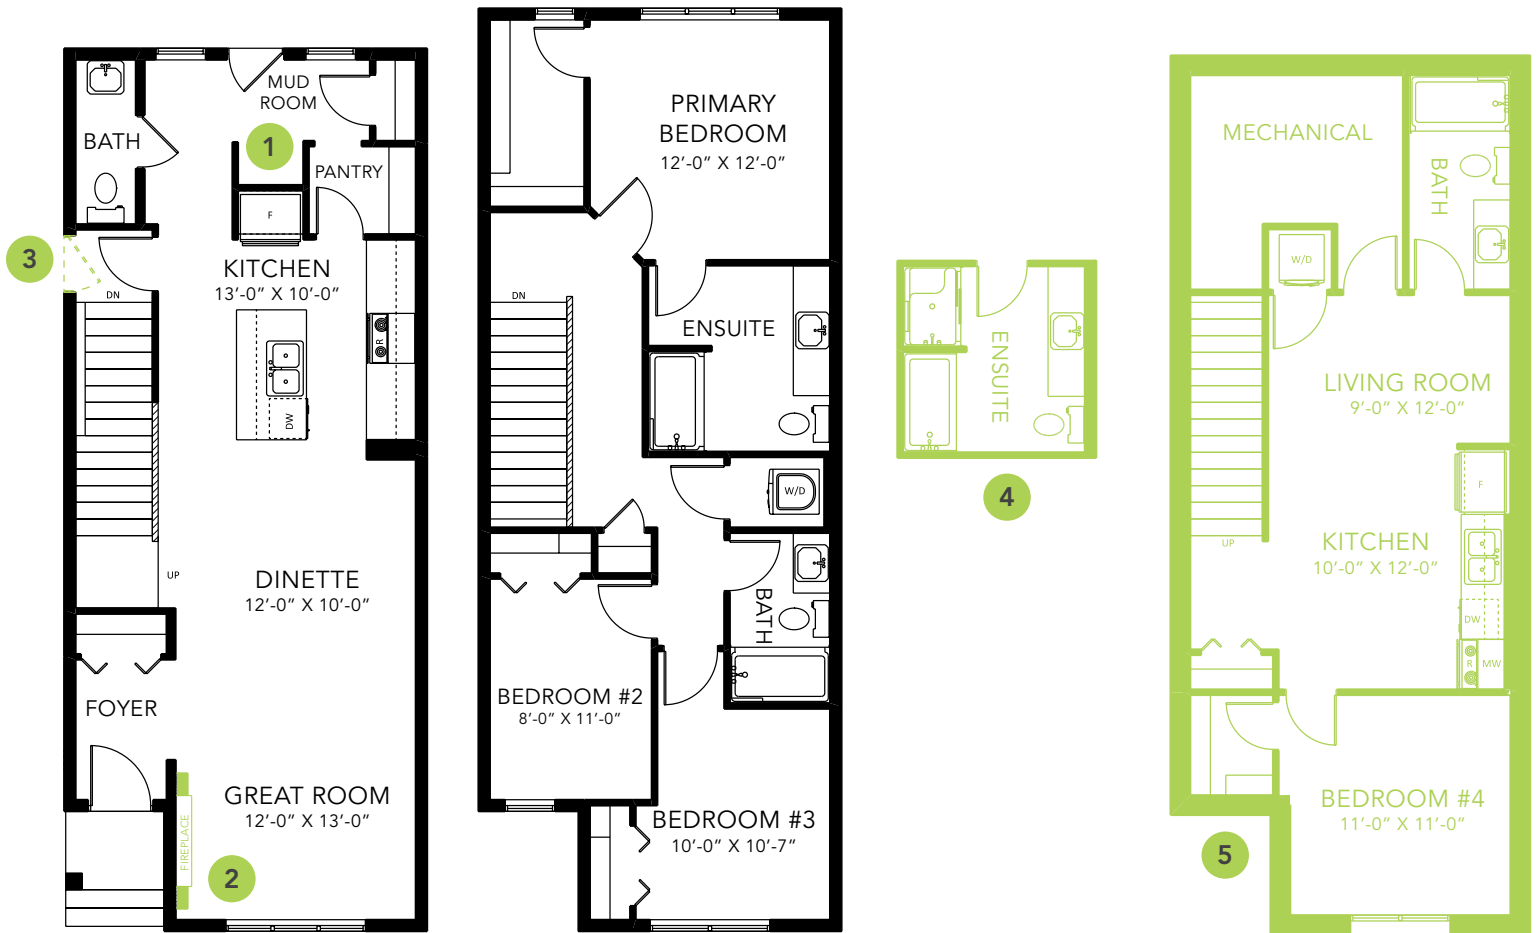

ELISE P

LANED HOME

1517 SQ FT

MAIN FLOOR 762 SQ FT

SECOND FLOOR 755 SQ FT

3 BEDS

2.5 BATHS

3 BEDS

2.5 BATHS

1517 SQ FT

OPTIONS

- 1 Bench Options
- 2 Fireplace Options
- 3 Side Entry
- 4 4-Piece Ensuite
- 5 Legal Income Suite