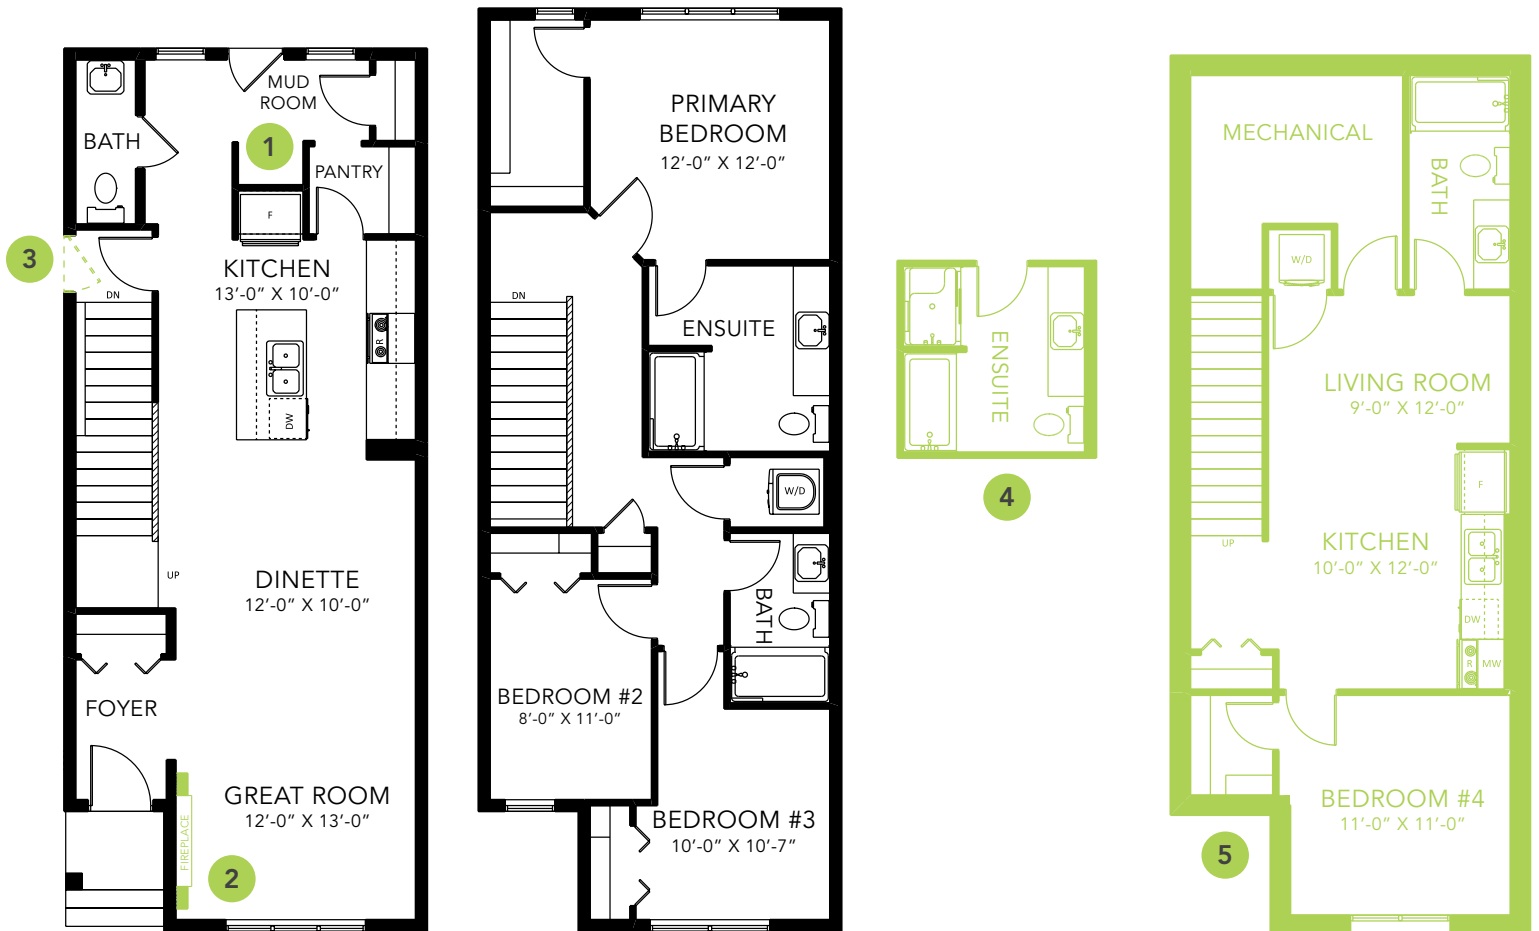

# ELISE K

LANED HOME

## 1517 SQ FT

MAIN FLOOR 762 SQ FT

SECOND FLOOR 755 SQ FT

3 BEDS

2.5 BATHS

3 BEDS

2.5 BATHS

1517 SQ FT

OPTIONS

- 1 Bench Options
- 2 Fireplace Options
- 3 Side Entry
- 4 4-Piece Ensuite
- 5 Legal Income Suite