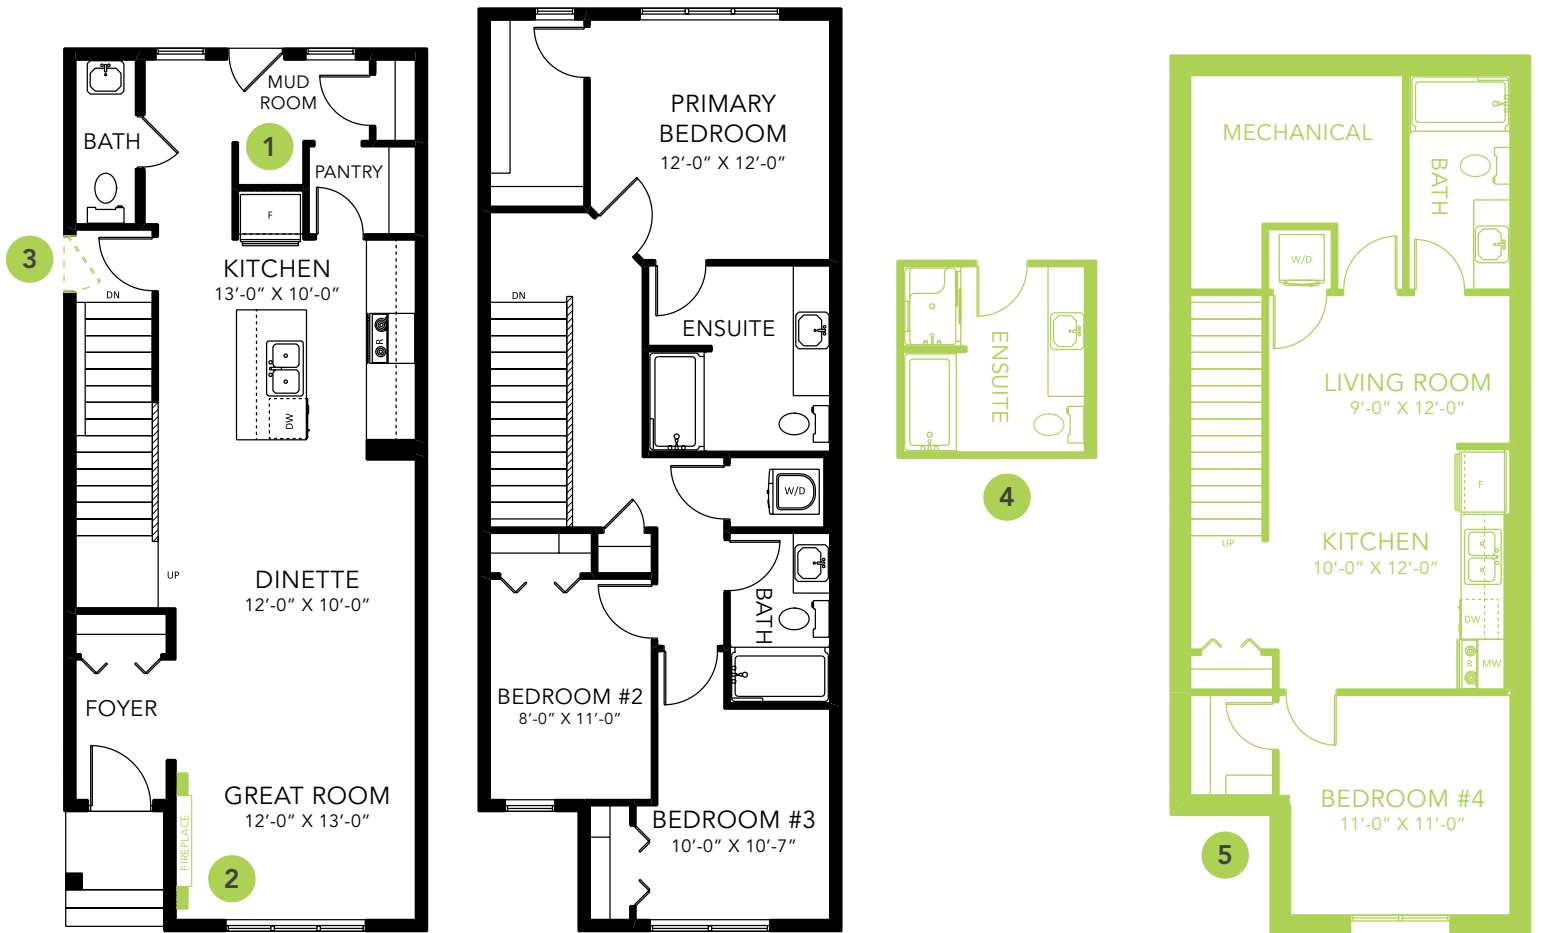

ELISE F

LANED HOME

1517 SQ FT

MAIN FLOOR 762 SQ FT

SECOND FLOOR 755 SQ FT

3 BEDS

2.5 BATHS

3 BEDS

2.5 BATHS

1517 SQ FT

OPTIONS

- 1 Bench Options
- 2 Fireplace Options
- 3 Side Entry
- 4 4-Piece Ensuite
- 5 Legal Income Suite