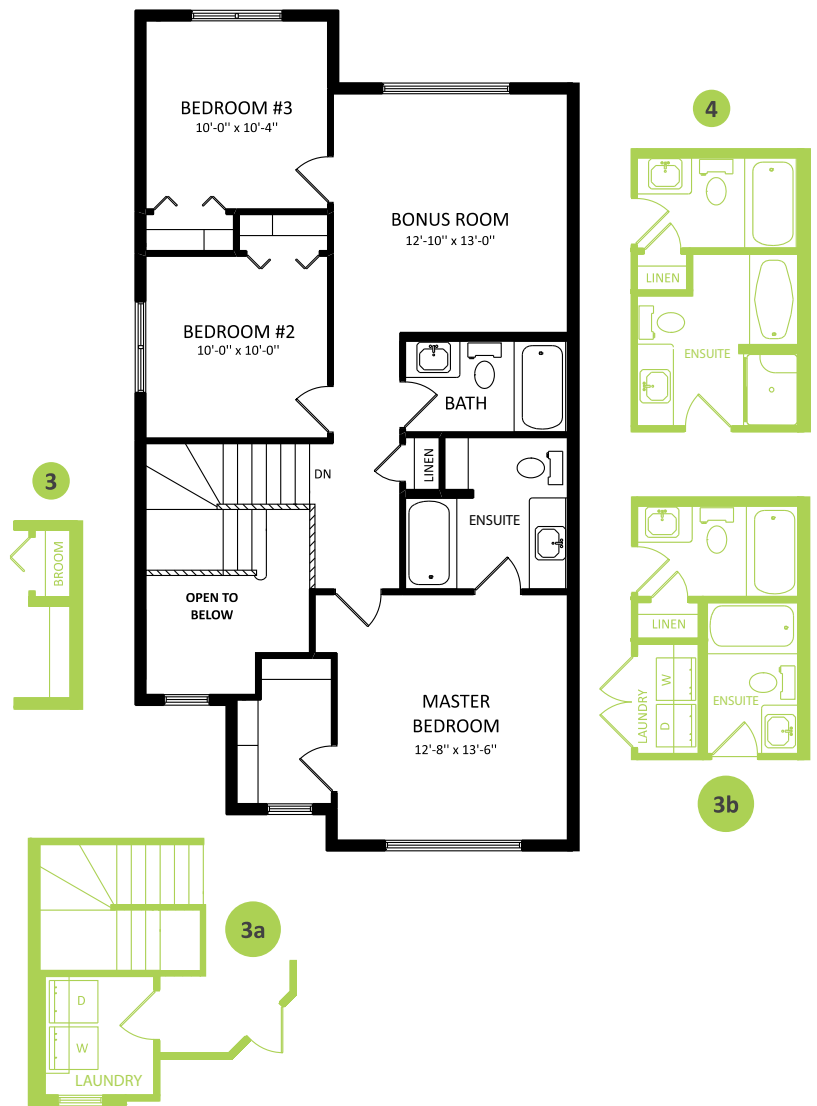

THE MERRICK ADELE

DUPLEX

3 BEDS

2.5 BATHS

1740 SQ FT

BUILT TO LAST \ \ [BEDROCKHOMES.CA](https://www.bedrockhomes.ca)

3 BEDS

2.5 BATHS

1740 SQ FT

MAIN FLOOR 860 SQ FT

SECOND FLOOR 880 SQ FT

OPTIONS

- 1 Bench Options
- 4 4 Piece Ensuite

- 2 Fireplace Options
- 5 Corner Pantry Layout

- 3 a. Second Floor Laundry
- b. Open to Below with Second Floor Laundry