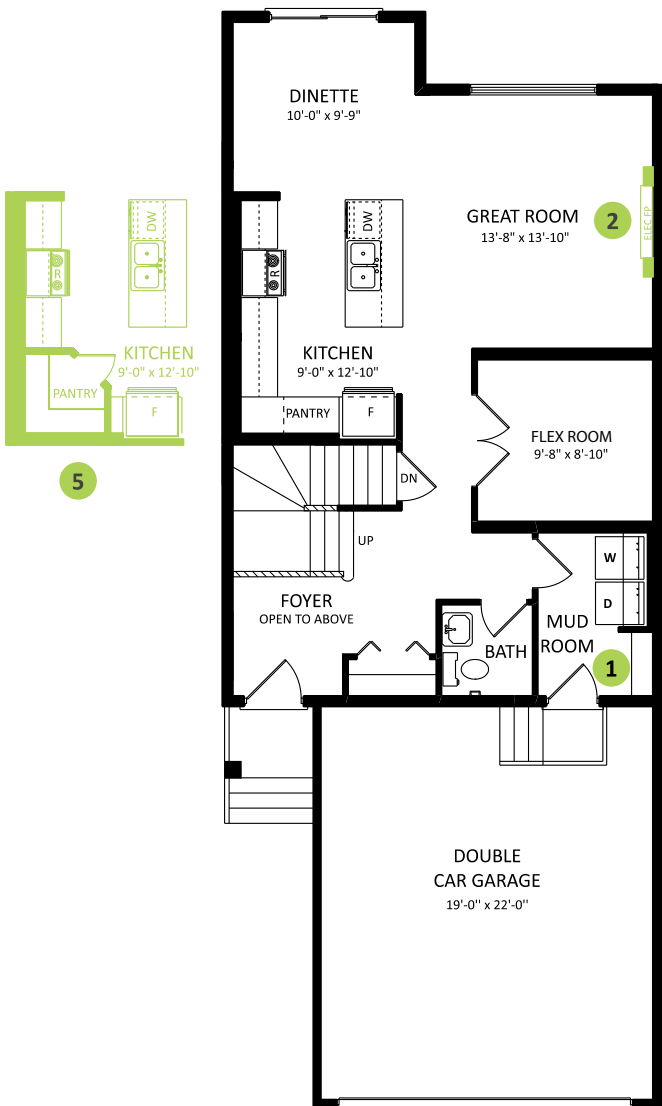

THE MERRICK ADELE

DUPLEX

3 BEDS

2.5 BATHS

1740 SQ FT

BUILT TO LAST \ \ [BEDROCKHOMES.CA](https://www.bedrockhomes.ca)

3 BEDS

2.5 BATHS

1740 SQ FT

MAIN FLOOR 860 SQ FT

SECOND FLOOR 880 SQ FT

OPTIONS

- 1 Bench Options
- 4 4 Piece Ensuite

- 2 Fireplace Options
- 5 Corner Pantry Layout

- 3 a. Second Floor Laundry
- b. Open to Below with Second Floor Laundry