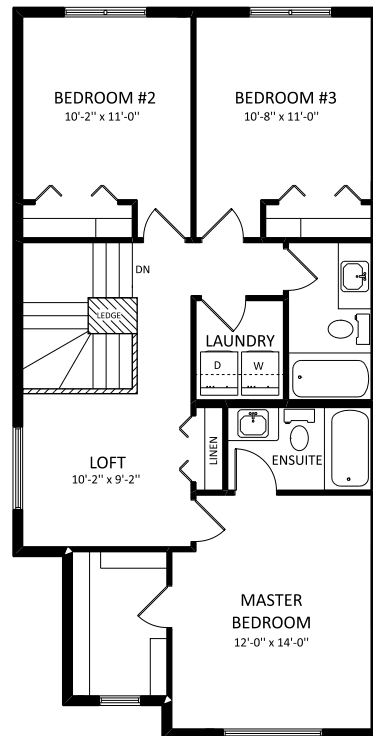

THE DYLAN OAKLEY

DUPLEX

3 BEDS

2.5 BATHS

1578 SQ FT

BUILT TO LAST \ \ [BEDROCKHOMES.CA](https://www.bedrockhomes.ca)

3 BEDS

2.5 BATHS

1578 SQ FT

MAIN FLOOR 715 SQ FT

SECOND FLOOR 863 SQ FT

OPTIONS

1 Bench Options

2 Fireplace Options

3 4-Piece Ensuite