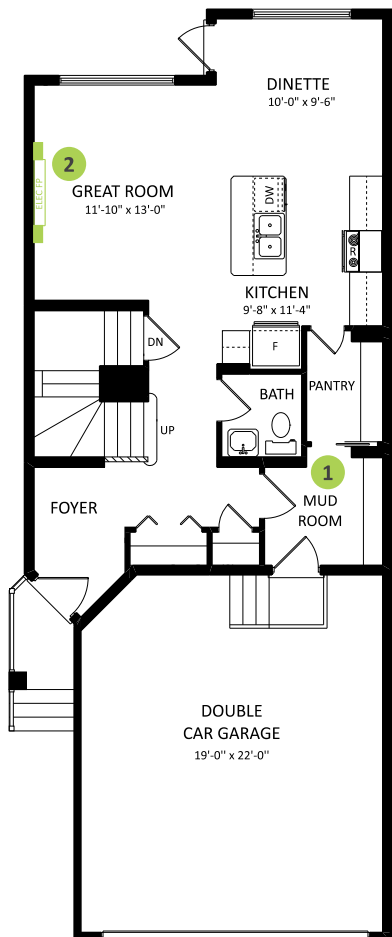

THE DYLAN OAKLEY

DUPLEX

3 BEDS

2.5 BATHS

1578 SQ FT

BUILT TO LAST \ \ [BEDROCKHOMES.CA](https://www.bedrockhomes.ca)

3 BEDS

2.5 BATHS

1578 SQ FT

MAIN FLOOR 715 SQ FT

SECOND FLOOR 863 SQ FT

OPTIONS

1 Bench Options

2 Fireplace Options

3 4-Piece Ensuite