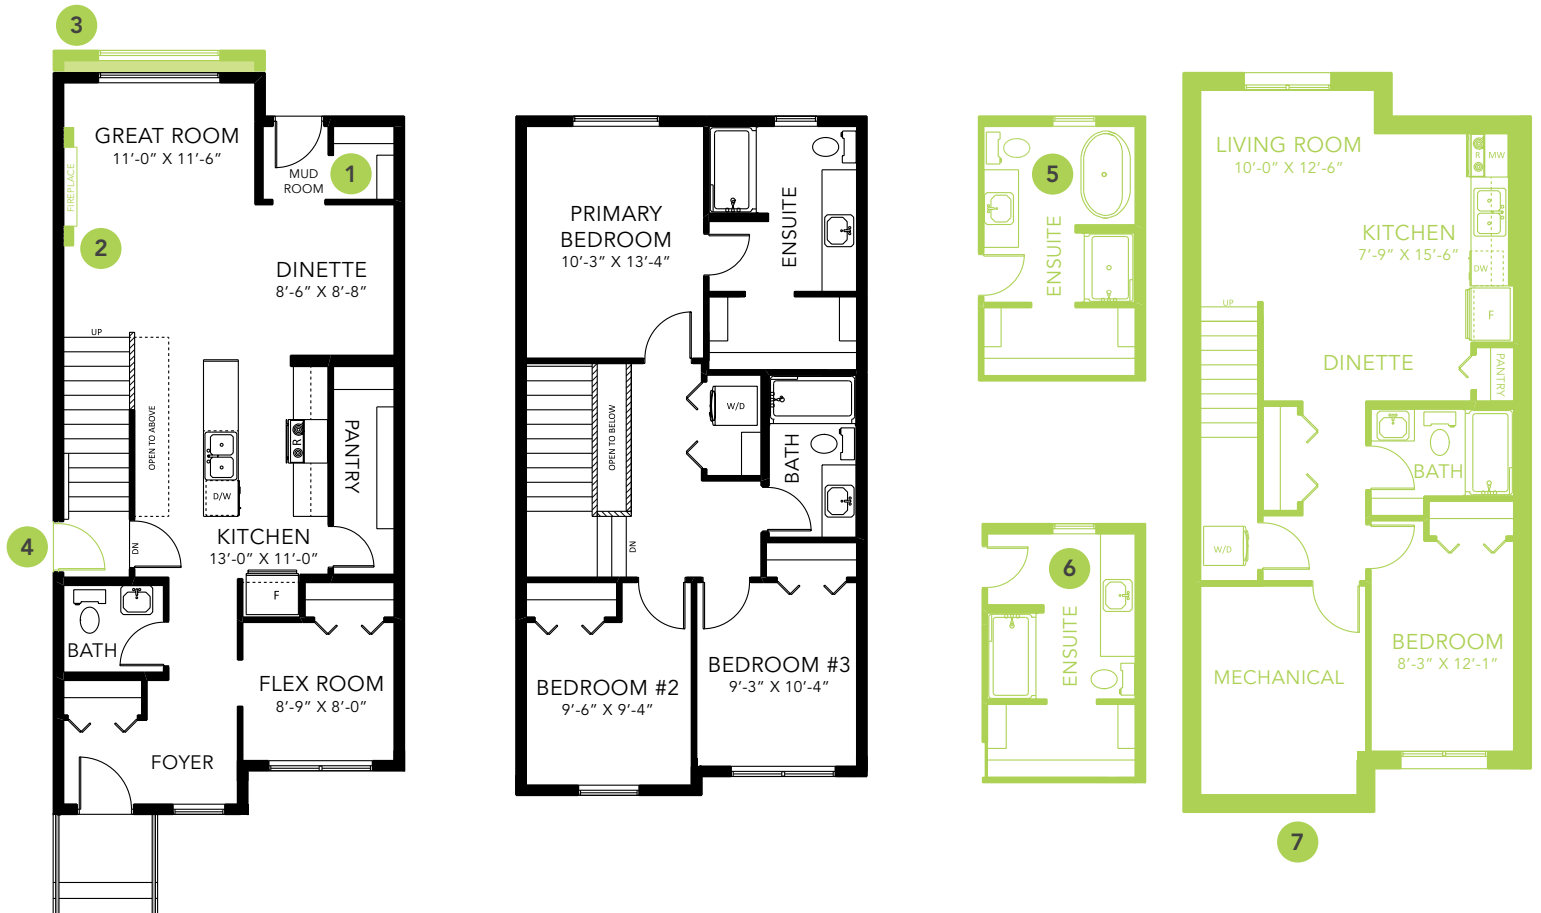

DAYA F

LANED HOME

1501 SQ FT

MAIN FLOOR 808 SQ FT

SECOND FLOOR 693 SQ FT

3 BEDS

2.5 BATHS

3 BEDS

2.5 BATHS

1501 SQ FT

OPTIONS

- 1 Bench Options
- 2 Fireplace Options
- 3 Lengthen Great Room By 2'
- 4 Side Entry
- 5 4-Piece Ensuite
- 6 Alternative 3-Piece Ensuite
- 7 Legal Income Suite